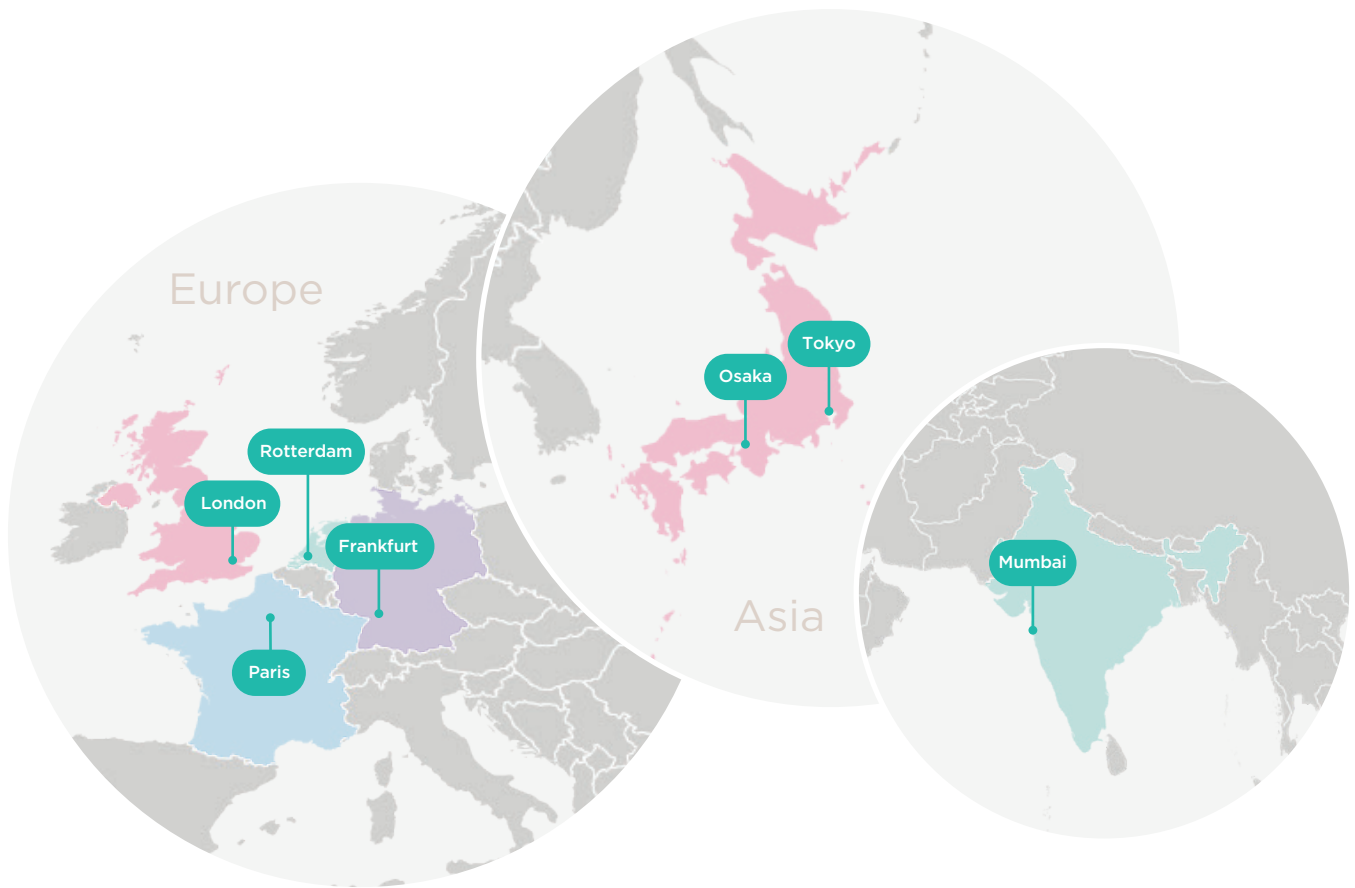

Our Carrier Neutral Data Centre Locations

France

Colt Paris South West Data Centre

Germany

Colt Frankfurt City Data Centre
Colt Frankfurt West Data Centre

India

Colt Mumbai Data Centre

Japan