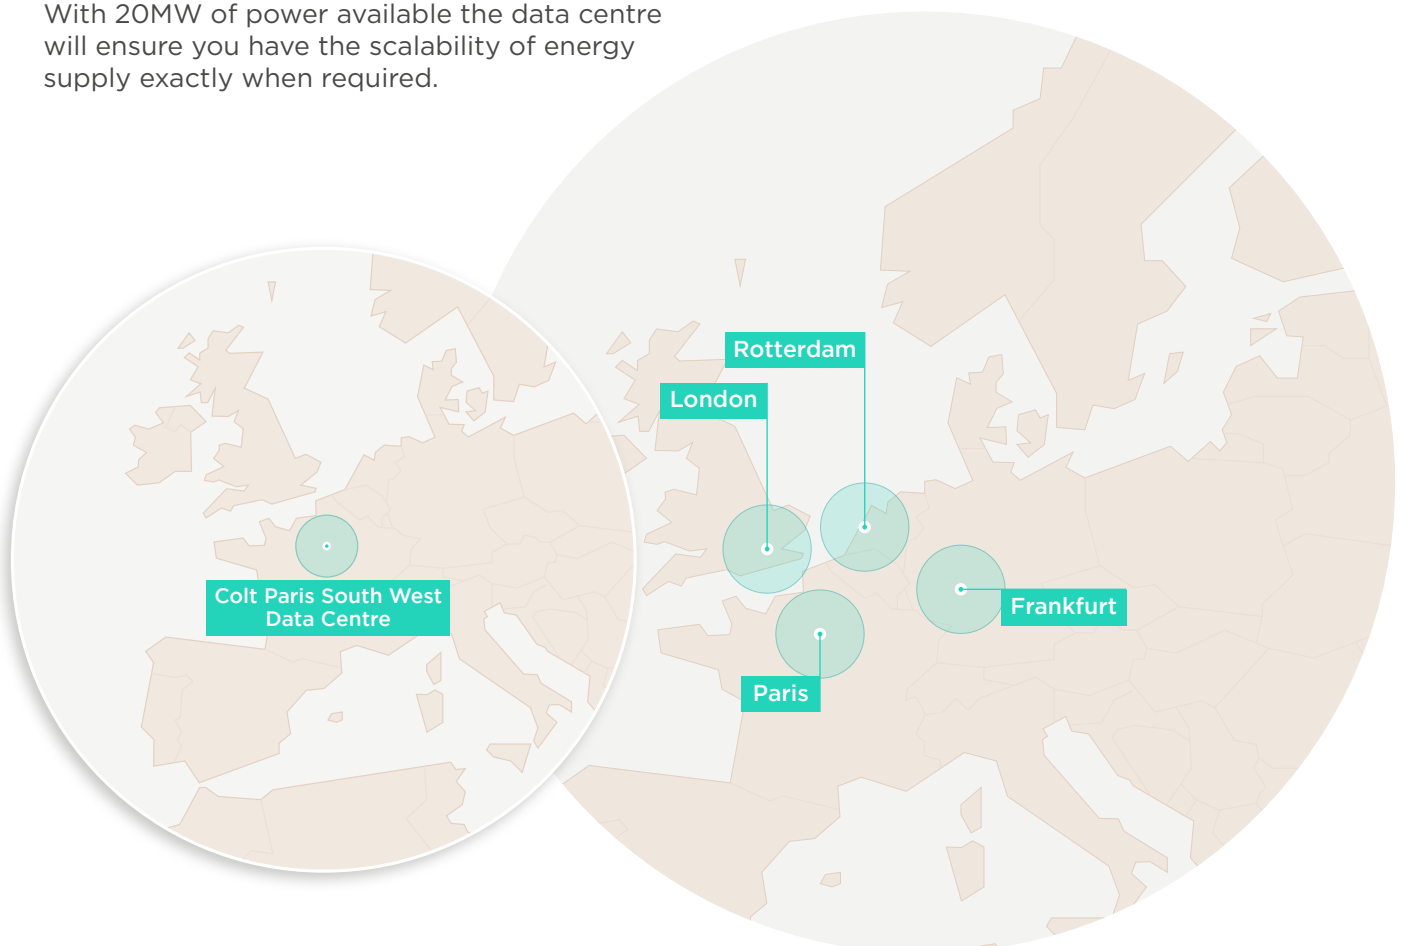

Powered by 20MW of IT power

Colt Paris South West Data Centre offers 5,000m² of secure and flexible space.

Highly efficient carrier neutral data centre facility in Paris

Colt Paris South West Data Centre is one of our flagship sites. Located just 21 km away from the nearest airport and close to major arterial routes A6, A10, N118. Outside of the city's major ring-roads means it isn't impacted by traffic restrictions or emergency lock-down across Paris. The data centre is always accessible.

This facility offers state-of-the-art technology, resilience and 24/7 security. Situated 31km from the centre of Paris. The facility provides over 5,000m² of data centre space and alternative carrier routing.

With 20MW of power available the data centre will ensure you have the scalability of energy supply exactly when required.

Service excellence

- High level of reliability and resilience
- Consistent and efficient service delivery
- ITIL based service management methodology
- Capacity that can grow alongside your business
- ISO 14001 and ISO 27001 certified

Our team is responsible for the entire mechanical and electrical infrastructure within our data centre. This includes management of the data halls, capacity management, security, energy procurement and the programme of planned preventative and corrective maintenance work.

With a single point of contact, you can be sure of the highest level of service.