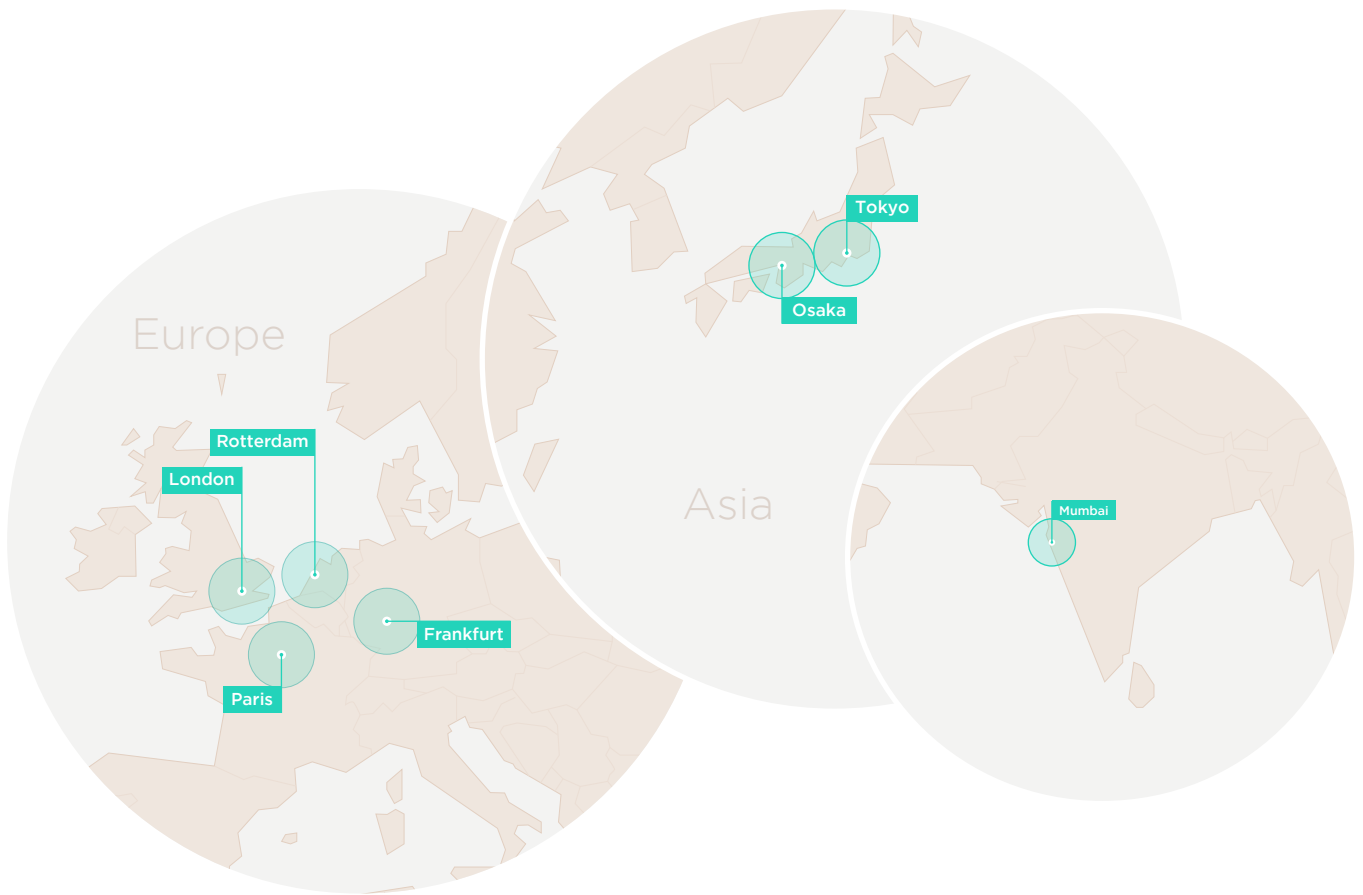

## Environmentals

- No flood risk designation by Environmental Agency

- 21km from the nearest airport
- 10km from the nearest railway line (Massy Palaiseau)

## Our Carrier Neutral Data Centre Locations