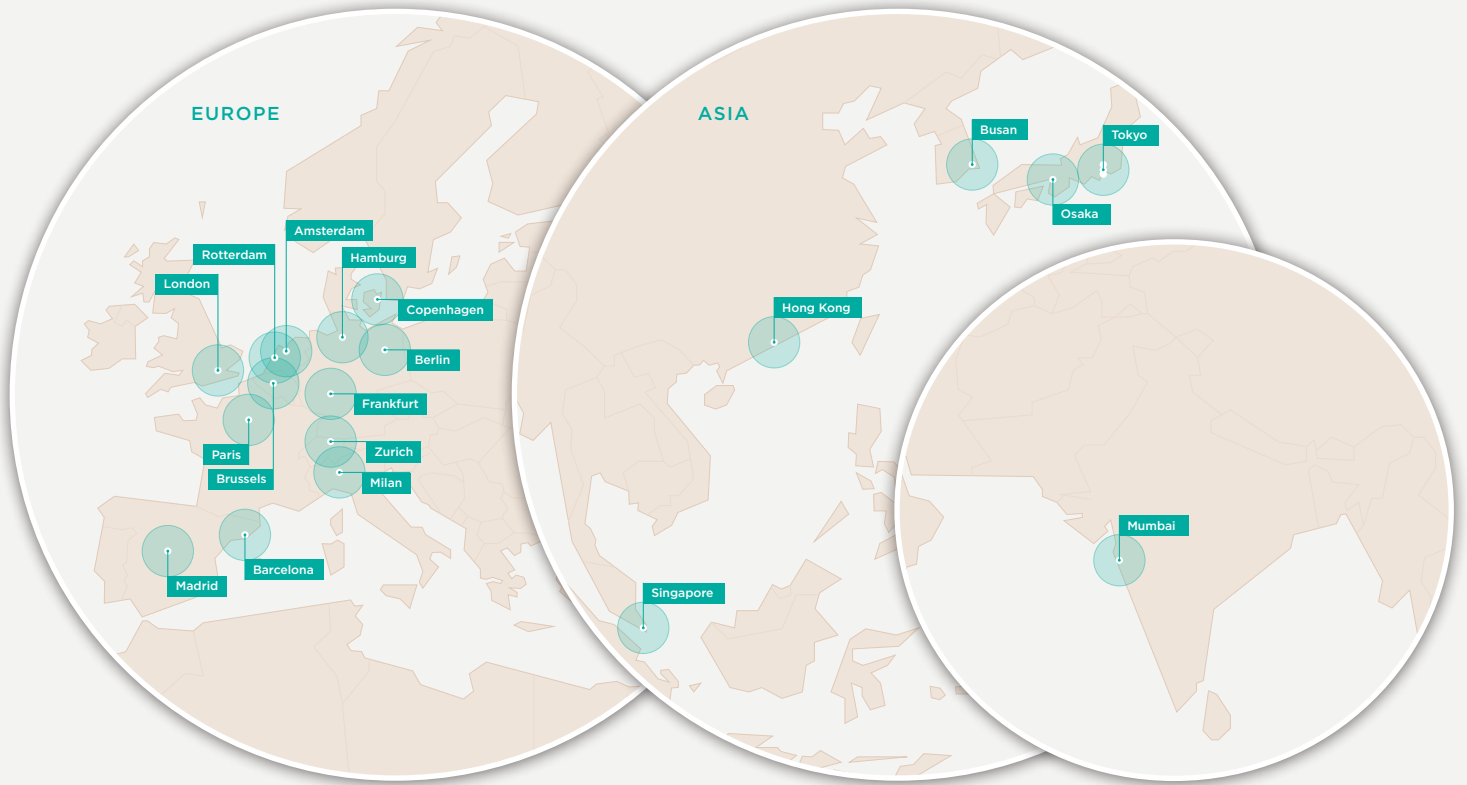

100% Carrier Neutral Data Centres

Belgium

Colt Brussels Data Centre

Denmark

Colt Copenhagen Data Centre

France

Colt Paris North Data Centre
Colt Paris South West Data Centre

Germany