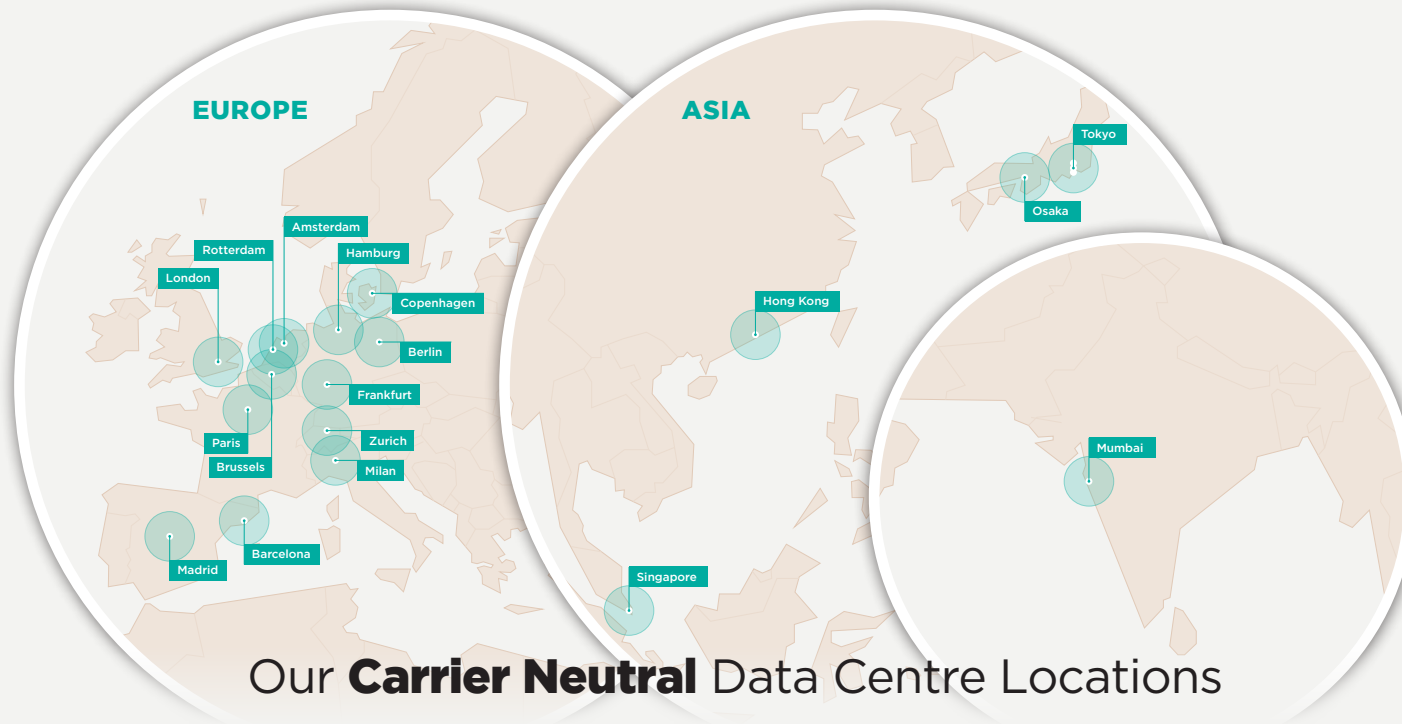

COIL  
Cloud Open Innovation Lab

Security

Reliance  
jio

sify

vodafone

DE CIX

hyperscale

## Our **Carrier Neutral** Data Centre Locations

### Belgium

Colt Brussels Data Centre