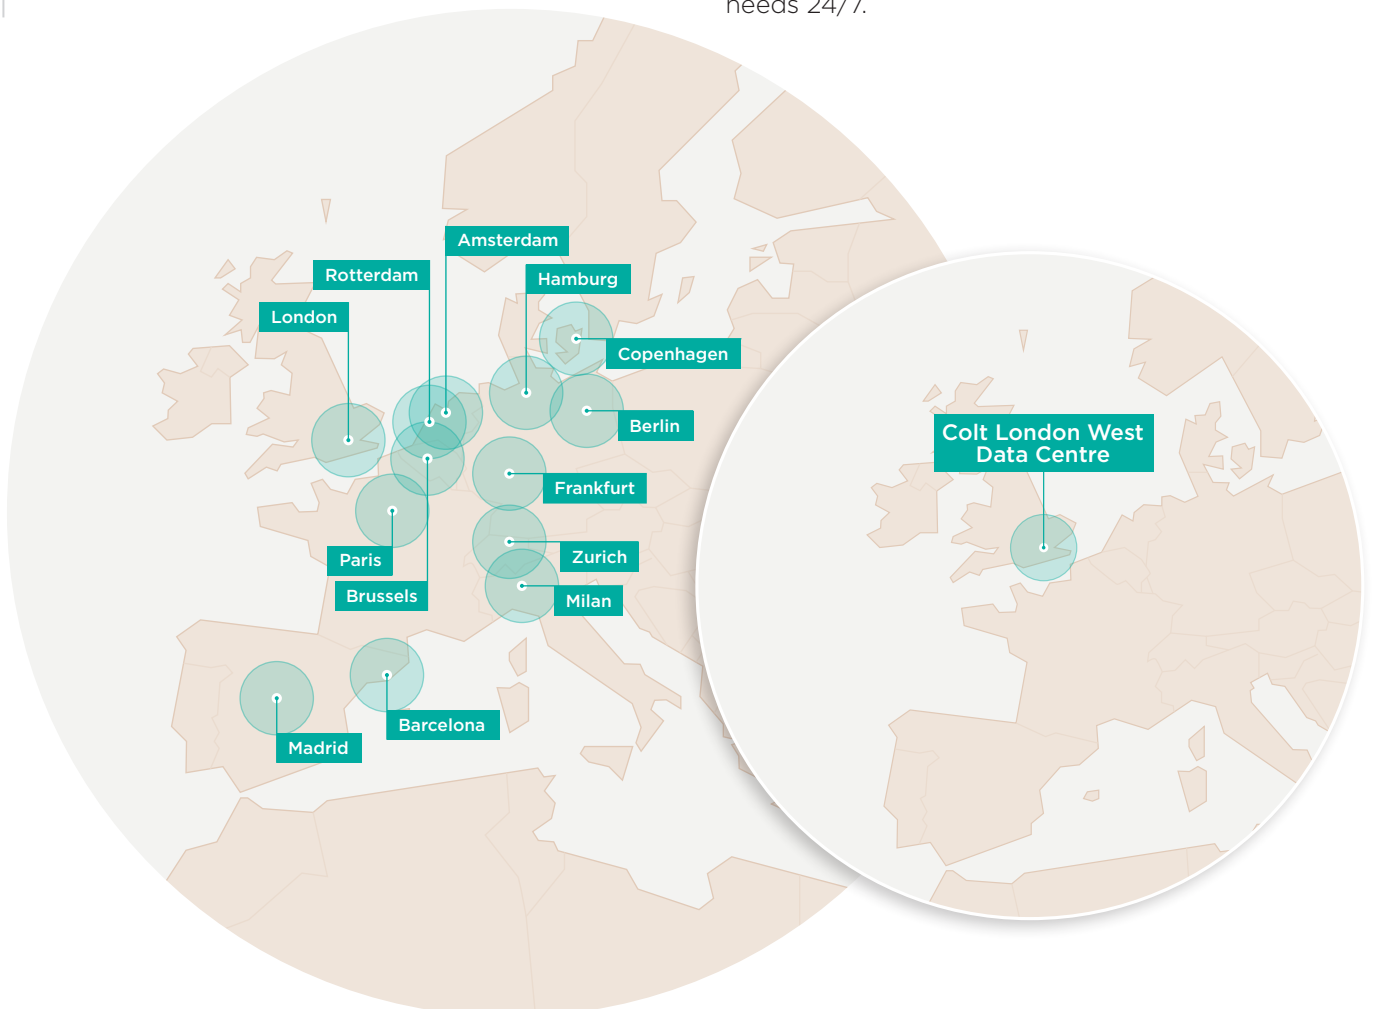

Highly efficient carrier neutral data centre facility in London

Colt London West Data Centre is located just 13 miles away from one of London's major airports and is within walking distance of one Transport for London's mainline stations. Being outside of the heart of the city but within zone 2 means that the data centre is easily accessible.

This Colt Tier 3 facility offers state-of-the-art technology, resilience and 24/7 security, engineers and provides over 3,700sqm of data centre space and alternative carrier routing.

With 15MVA of power available the data centre will ensure you have the scalability of energy supply exactly when required.

Service excellence

- Previously awarded the prestigious Uptime institute's management and operations (M&O) stamp of approval awarded
- High level of reliability and resilience
- Consistent and efficient service delivery
- ITIL based service management methodology
- ISO 14001 and ISO 27001 certified

Our team is responsible for the entire mechanical and electrical infrastructure within our London west data centre. This includes management of the data halls, capacity management, security, energy procurement and the programme of planned preventative and corrective maintenance work.

With a single point of contact, you can be sure of the highest level of service to support your data centre needs 24/7.