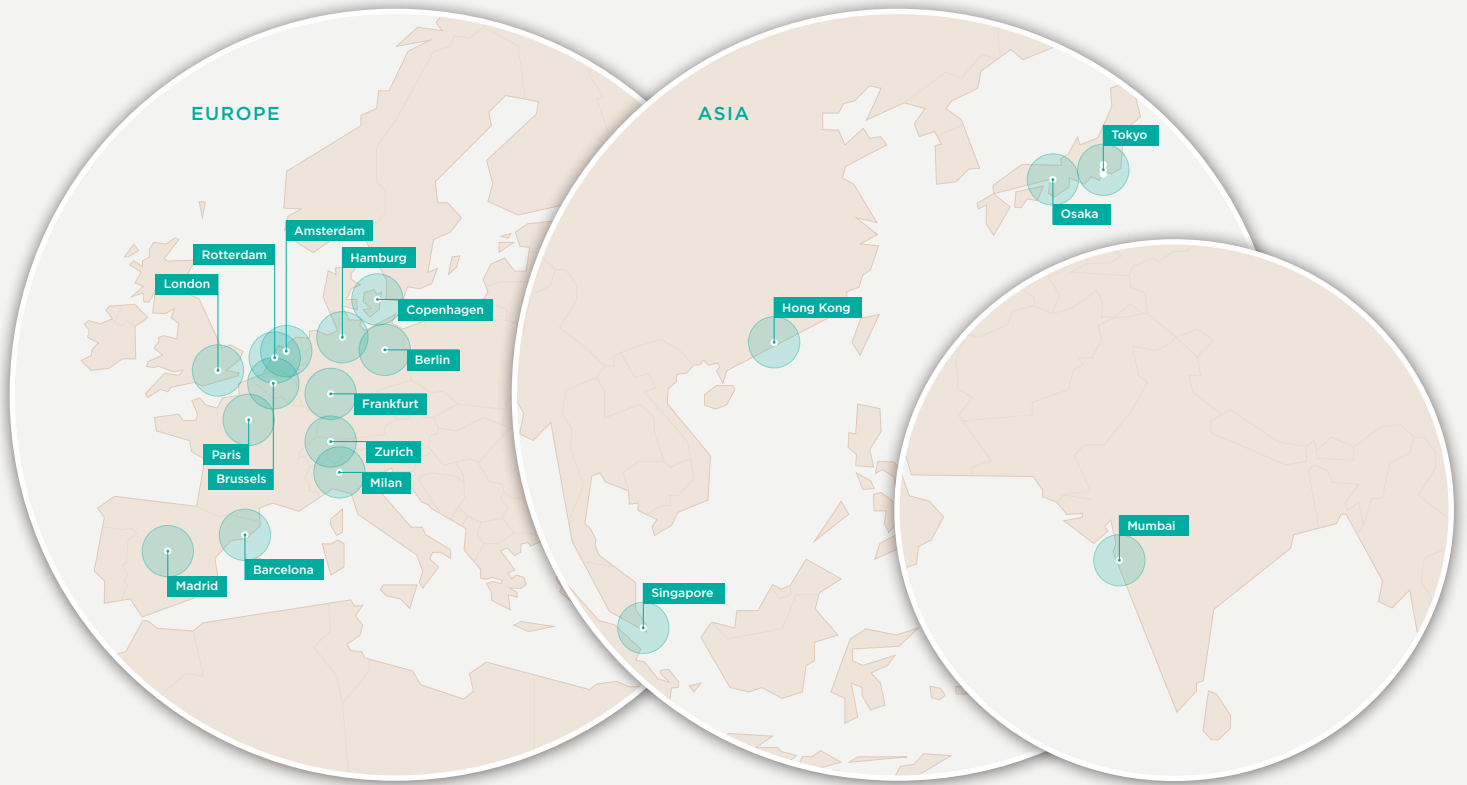

Our **Carrier Neutral** Data Centre Locations

Belgium

Colt Brussels Data Centre

Denmark

Colt Copenhagen Data Centre

France

Colt Paris North Data Centre
Colt Paris South West Data Centre

Germany

Colt Berlin Data Centre
Colt Frankfurt City Data Centre
Colt Frankfurt West Data Centre
Colt Hamburg Data Centre

Hong Kong

Colt Hong Kong Data Centre

India

Colt Mumbai Data Centre

Italy

Colt Milan Data Centre

Japan

Colt Osaka Data Centre
Colt Tokyo Shiohama Data Centre
Colt Tokyo Inzai Data Centre
Colt Tokyo Inzai Data Centre Two
Colt Tokyo Otemachi Data Centre

Netherlands

Colt Amsterdam South East Data Centre
Colt Rotterdam Data Centre

Singapore

Colt Singapore Data Centre

Spain

Colt Barcelona Data Centre
Colt Madrid Data Centre

Switzerland

Colt Zurich Data Centre

United Kingdom

Colt London City Data Centre
Colt London West Data Centre
Colt London North Data Centre

0800 000 1063
+49 69 566086634

dcsinfo@colt.net

www.coltdcs.com

Colt Data Centre Services

@ColtDataCentres

Colt Data Centre Services

In today's world, great businesses must be secure, resilient, scalable and above all - connected.

At Colt Data Centre Services this is our business. Colt Data Centre Services offers flexible and affordable colocation and IT infrastructure solutions. Our connectivity and colocation solutions allow our customers freedom to plan effectively for the growth of their business, knowing that their data centre strategy is future-proof.

We operate 24 state-of-the-art data centres across Europe and Asia Pacific, offering 24/7 security and local language support. We are connected to a further 530+ third party data centres across our network and are able to offer private links into the major public cloud providers.

As the only data centre provider in the world to secure the highest M&O certification by the Uptime Institute, our operational standards are recognised as industry-leading.

Colt Data Centre Services has over 20 years' experience in designing, building and operating energy-efficient, reliable data centres - hosting significant financial, media, corporate and cloud wholesale providers across the world.

© 2020 Copyright Colt Technology Services. The Colt name and logos are trade marks. All rights reserved. Ref: 2020-06-10-DS-FURT-CITY

Accreditations

ISO 27001

ISO 14001