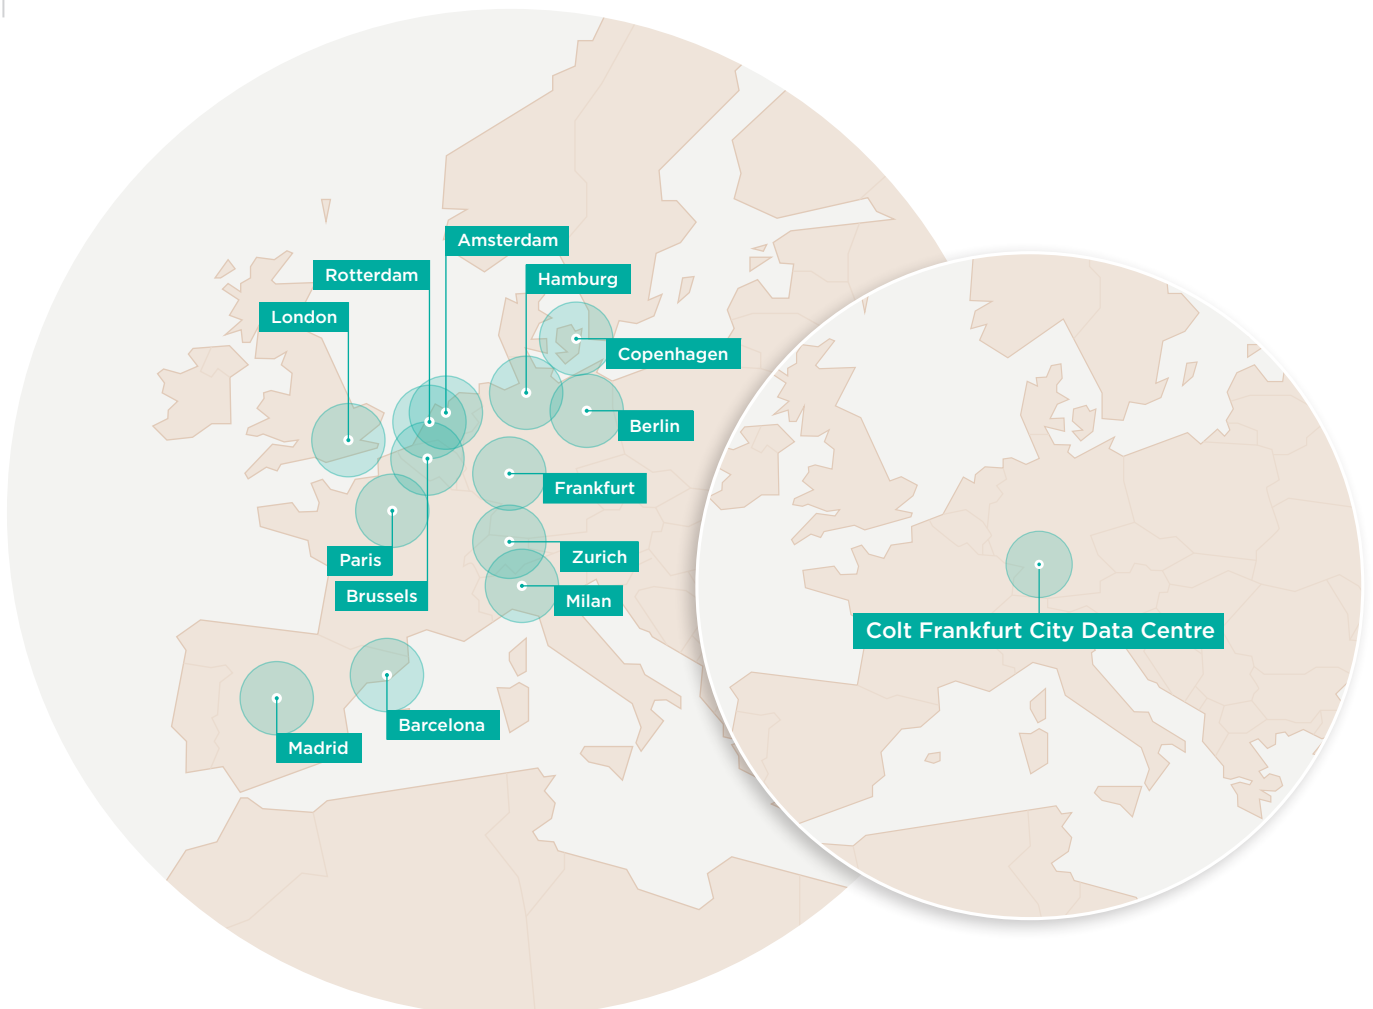

Colt Frankfurt City Data Centre

Powered by 2.4MVA

Colt Frankfurt City Data Centre has 1,200sqm of secure resilient space.

Highly efficient carrier neutral data centre facility in Frankfurt

Colt Frankfurt City Data Centre is located 13.8 km away from the nearest major airport, and 5 km from the railway station. This Colt Tier 3 data centre offers proven technology, resilience and 24/7 security. This facility provides 1,200sqm of data centre space and alternative carrier routing.

With 2.4 MVA of power available this data centre will ensure you have the scalability of energy supply exactly when required.

Service excellence

- High level of reliability and resilience
- Consistent and efficient service delivery
- ITIL based service management methodology
- ISO 27001 and ISO 14001 certified

Our team is responsible for the entire mechanical and electrical infrastructure at Colt Frankfurt City Data Centre. This includes management of the data halls, capacity management, security, energy procurement and the programme of planned preventative and corrective maintenance work.

With a single point of contact, you can be sure of the highest level of service to support your data centre needs 24/7.