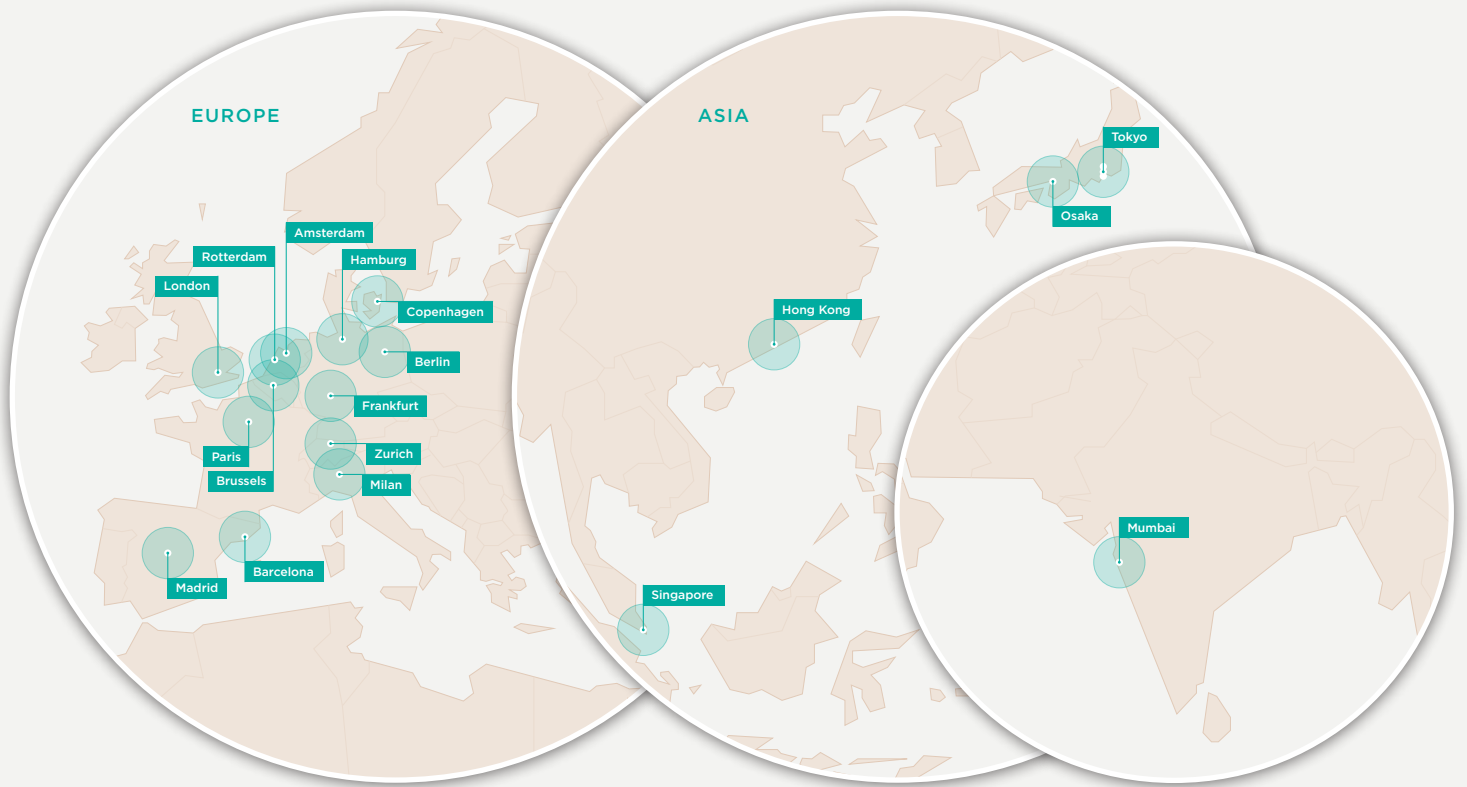

Our **Carrier Neutral** Data Centre Locations

Belgium

Colt Brussels Data Centre

Denmark

Colt Copenhagen Data Centre

France

Colt Paris North Data Centre
Colt Paris South West Data Centre

Germany