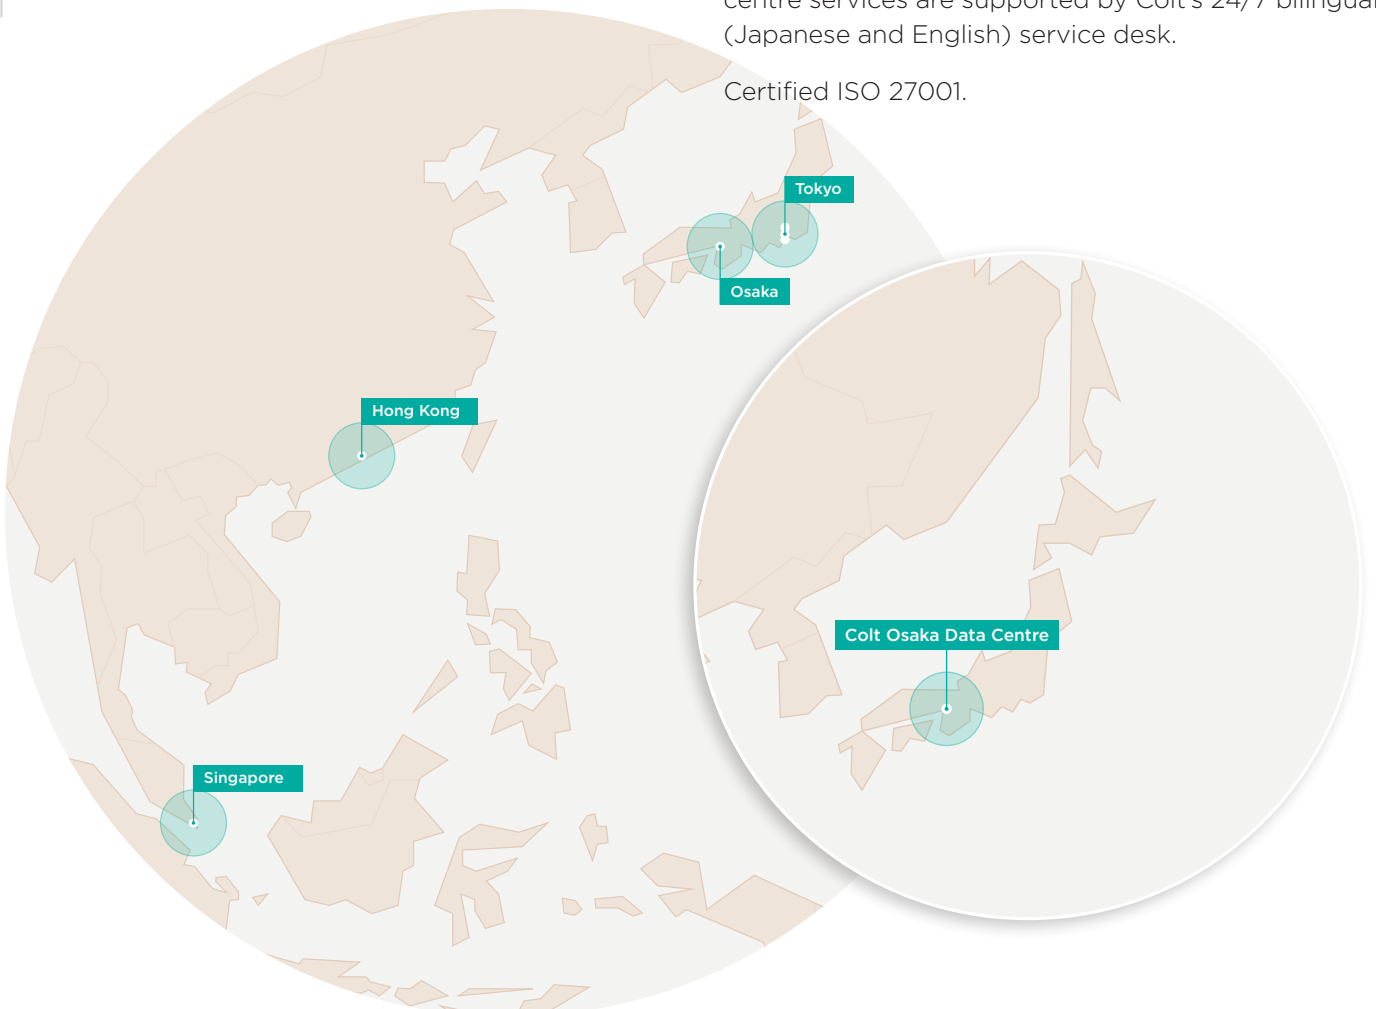

The facility is highly efficient and uses natural energies such as free cooling, outdoor air-cooling and solar energy systems to lower its operating costs with a low PUE level of 1.4.

Colt Osaka Data Centre is also an ideal BCP site in combination with Colt data centres in other locations. With electric power supplied from Kansai Electric Power Co., Inc., this data centre is fully equipped with extensive disaster countermeasures, including seismic isolation as well as barriers and a raised entrance floor to mitigate flooding.

Colt Osaka Data Centre offers UPS and emergency power generators, all of (N+1) configuration, and its generators can supply up to 48 hours of full power in the unlikely case of a power outage. Preferred refuelling contracts with suppliers have been secured to ensure additional fuel as required.

Colt's data centres throughout the Asia Pacific region are a key part of Colt's specialised solutions, which combine data centre services with an extensive range of network services, and robust cloud solutions to enable multinational customers to establish IT service hubs that support their business in Asia. All Colt data centre services are supported by Colt's 24/7 bilingual (Japanese and English) service desk.

Certified ISO 27001.