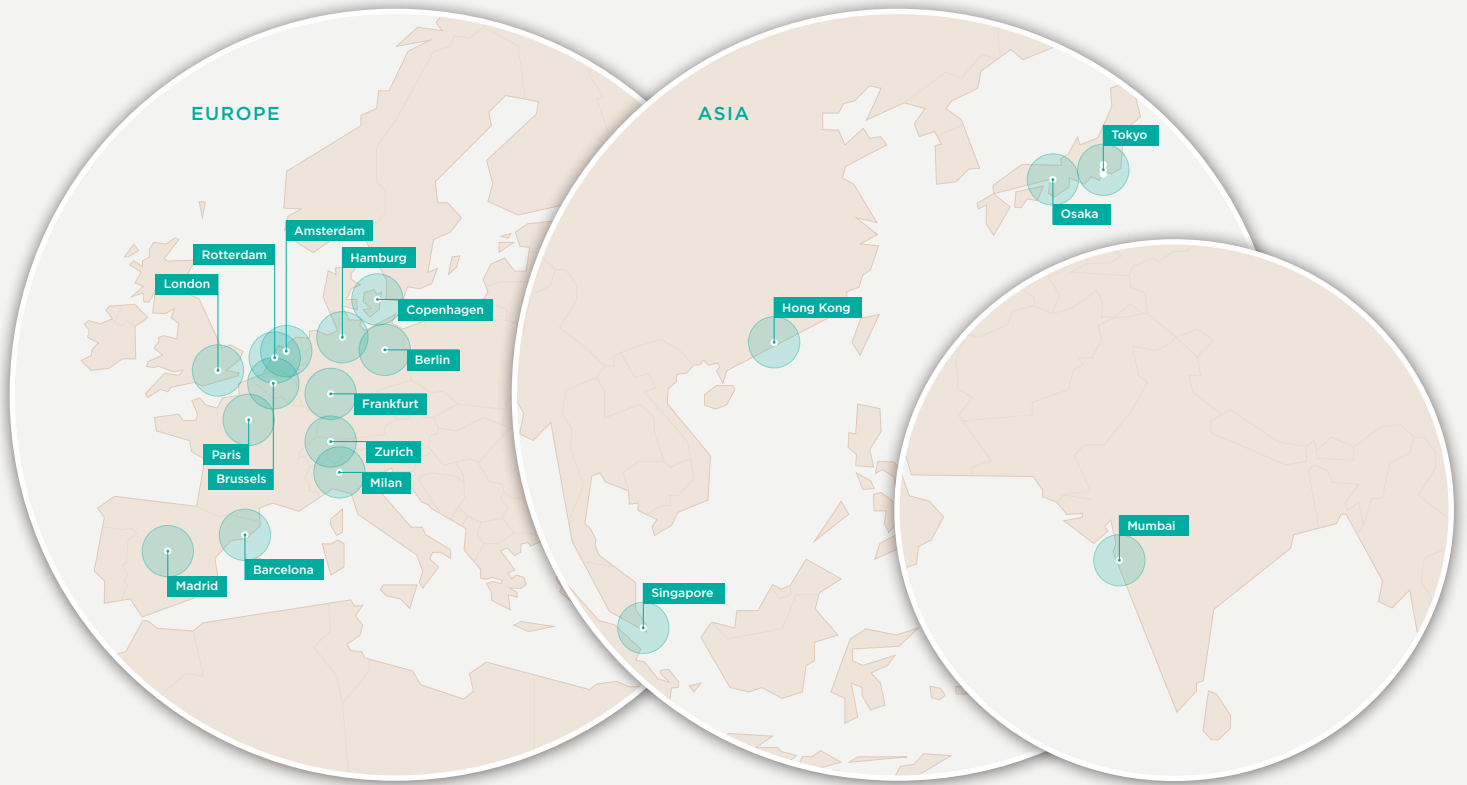

Our **Carrier Neutral** Data Centre Locations

Belgium

Colt Brussels Data Centre

Denmark

Colt Copenhagen Data Centre

France

Colt Paris North Data Centre
Colt Paris South West Data Centre

Germany