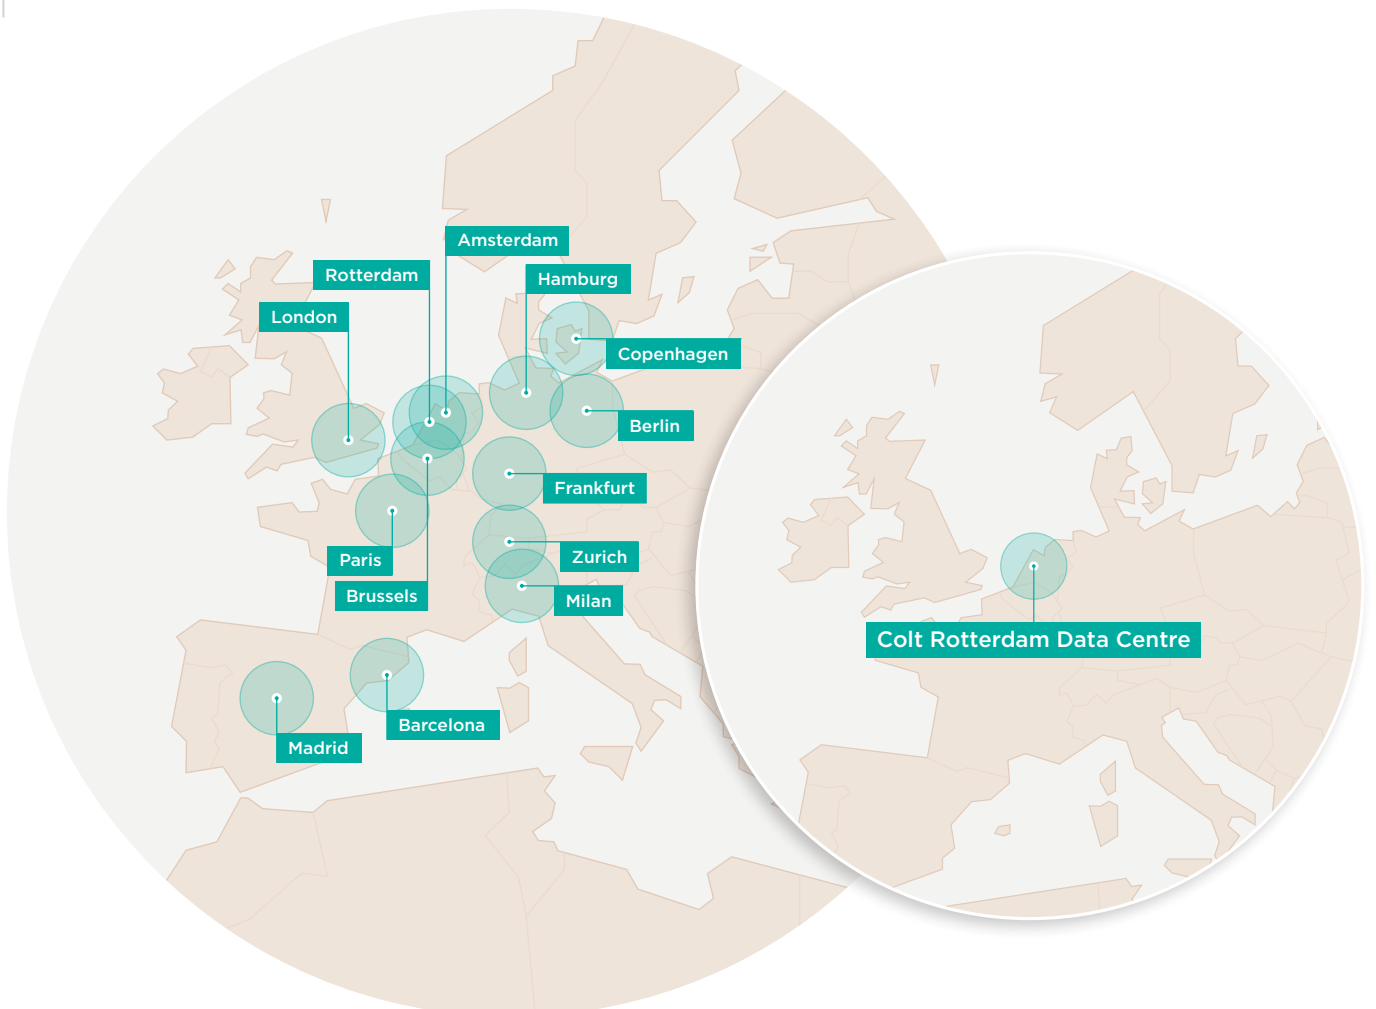

Colt Rotterdam Data Centre

Powered by 32MVA

Colt Rotterdam Data Centre has over 10,000sqm of secure and flexible space providing market leading services.

Highly efficient carrier neutral data centre facility in Rotterdam

This carrier neutral facility is strategically located between the major cities of Amsterdam, Rotterdam, Antwerp and Brussels.

This Colt Tier 3 data centre offers state-of-the-art technology, resilience and 24/7 security. With 10,000sqm over 20 halls, the expansion capability of this site means you will be able to scale and add additional capacity as demand requires.

32 MVA of power will ensure the scalability of the energy supply as the data centre grows in size and requirements.

Service excellence

- Data centre capacity that can scale as your business grows
- ITIL based service management methodology
- High levels of reliability and resilience
- Consistent and efficient service delivery
- ISO 27001 and ISO 14001 certified

Our team is responsible for the entire mechanical and electrical infrastructure in our data centre. This includes management of the data halls, capacity management, security, energy procurement and the programme of planned preventative and corrective maintenance work.

With a single point of contact, you can be sure of the highest level of service to support your data centre needs 24/7.