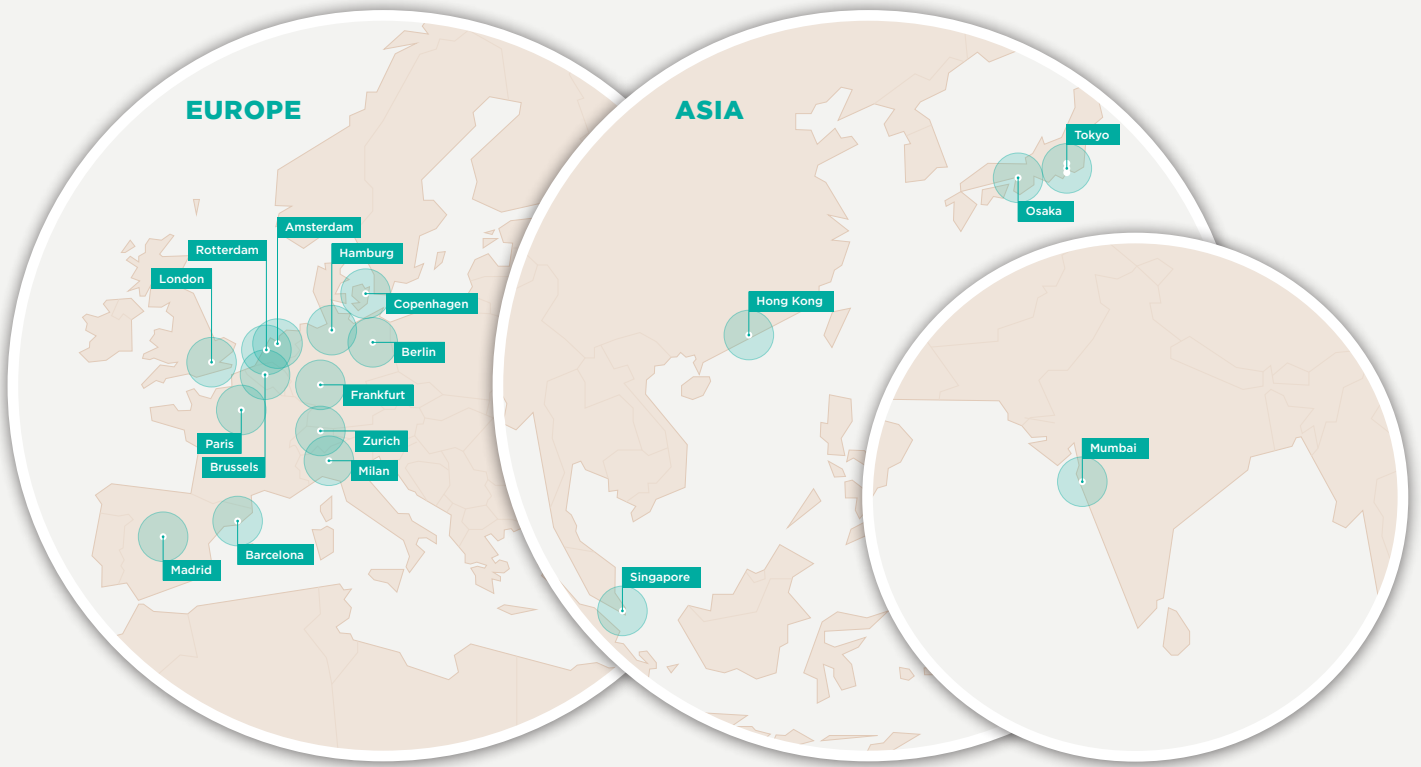

Our **Carrier Neutral** Data Centre Locations

Belgium

Colt Brussels Data Centre

Denmark

Colt Copenhagen Data Centre

France

Colt Paris North Data Centre
Colt Paris South West Data Centre

Germany