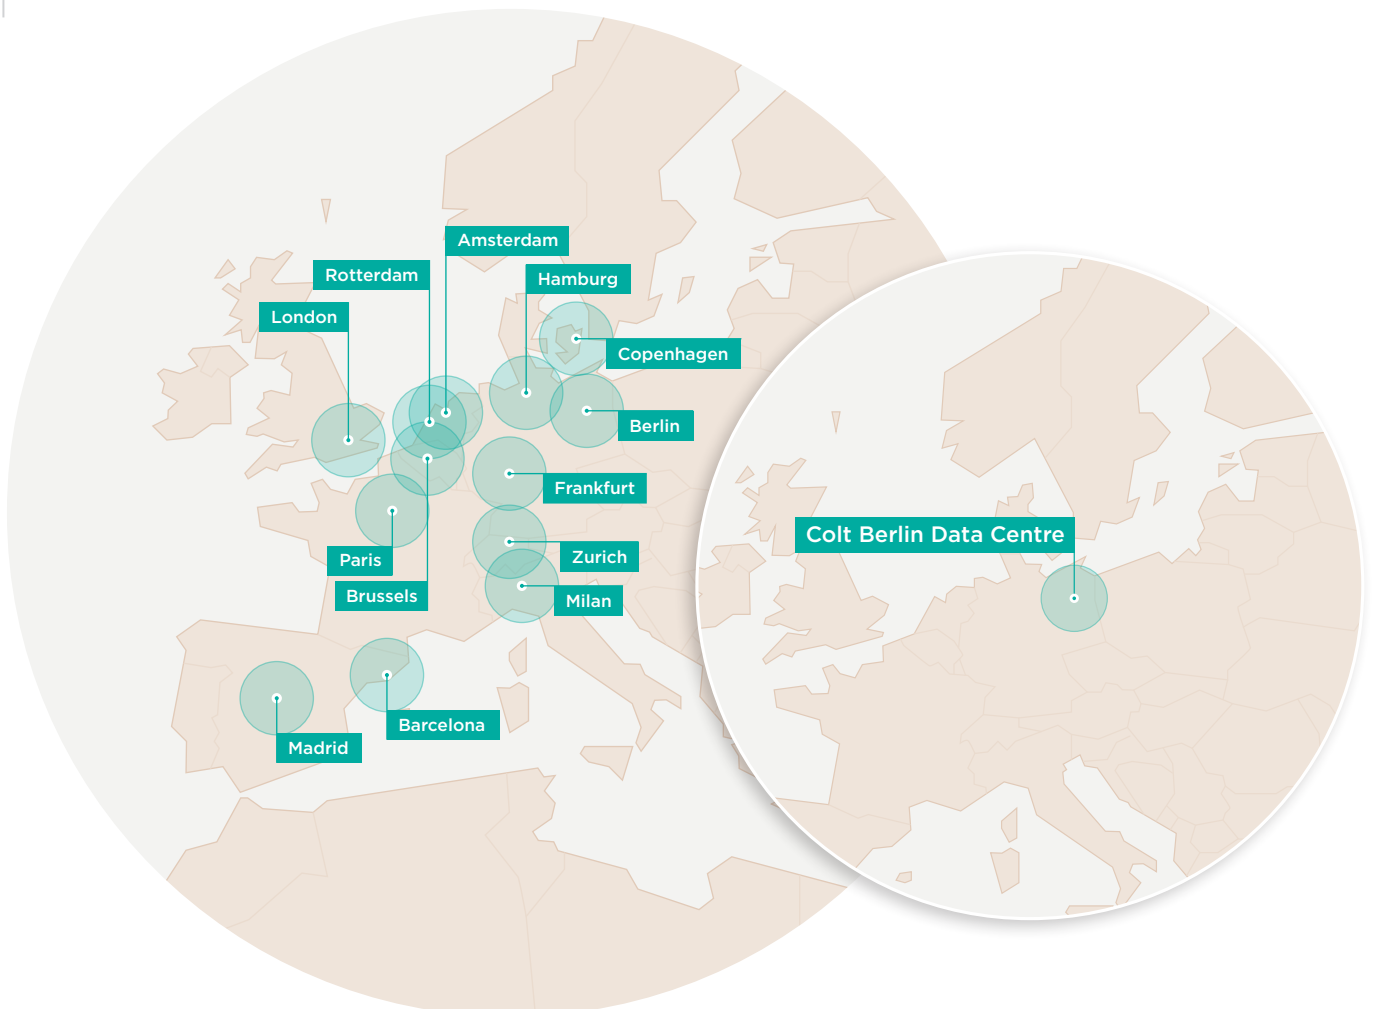

Colt Berlin Data Centre

Powered by 5.28MVA

Colt Berlin Data Centre offers over 3,600m² of secure resilient space.

Highly efficient carrier neutral data centre facility in Berlin

Colt Berlin Data Centre is located just 5 km away from the nearest major airport, and 4 km from Berlin's mainline station. This Colt Tier 3 facility offers state-of-the-art technology, resilience and 24/7 security. It provides over 3,600m² of data centre space and alternative carrier routing.

Service excellence

- High level of reliability and resilience
- Consistent and efficient service delivery
- ITIL based service management methodology
- ISO 27001 and ISO 14001 certified

Our team is responsible for the entire mechanical and electrical infrastructure at our Berlin data centre. This includes management of the data halls, capacity management, security, energy procurement and the programme of planned preventative and corrective maintenance work.

With a single point of contact, you can be sure of the highest level of service to support your data centre needs 24/7.