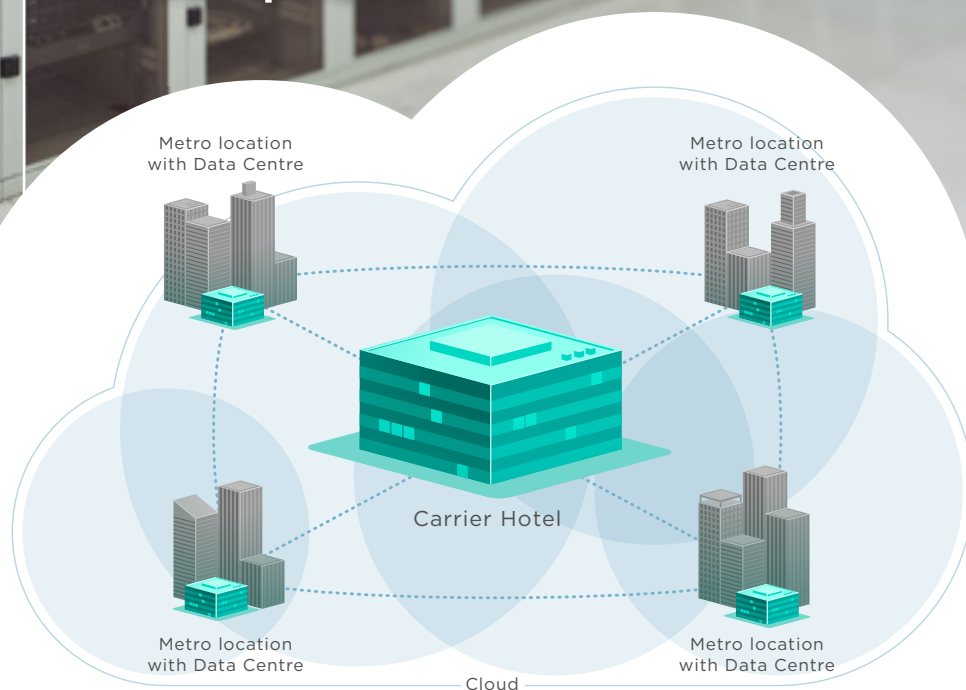

# Campus Network Service

Customers can connect to critical infrastructure with the help of 10 Gbps and 100 Gbps Ethernet and Wave options

Campus Network Service connects our data centres within the same metro area or country

**Colt DCS's high-bandwidth Campus Network Service** addresses the requirements of enterprises, system integrators and cloud service operators requiring connectivity between data centres. The service connects Colt's data centres in the same metro or country.