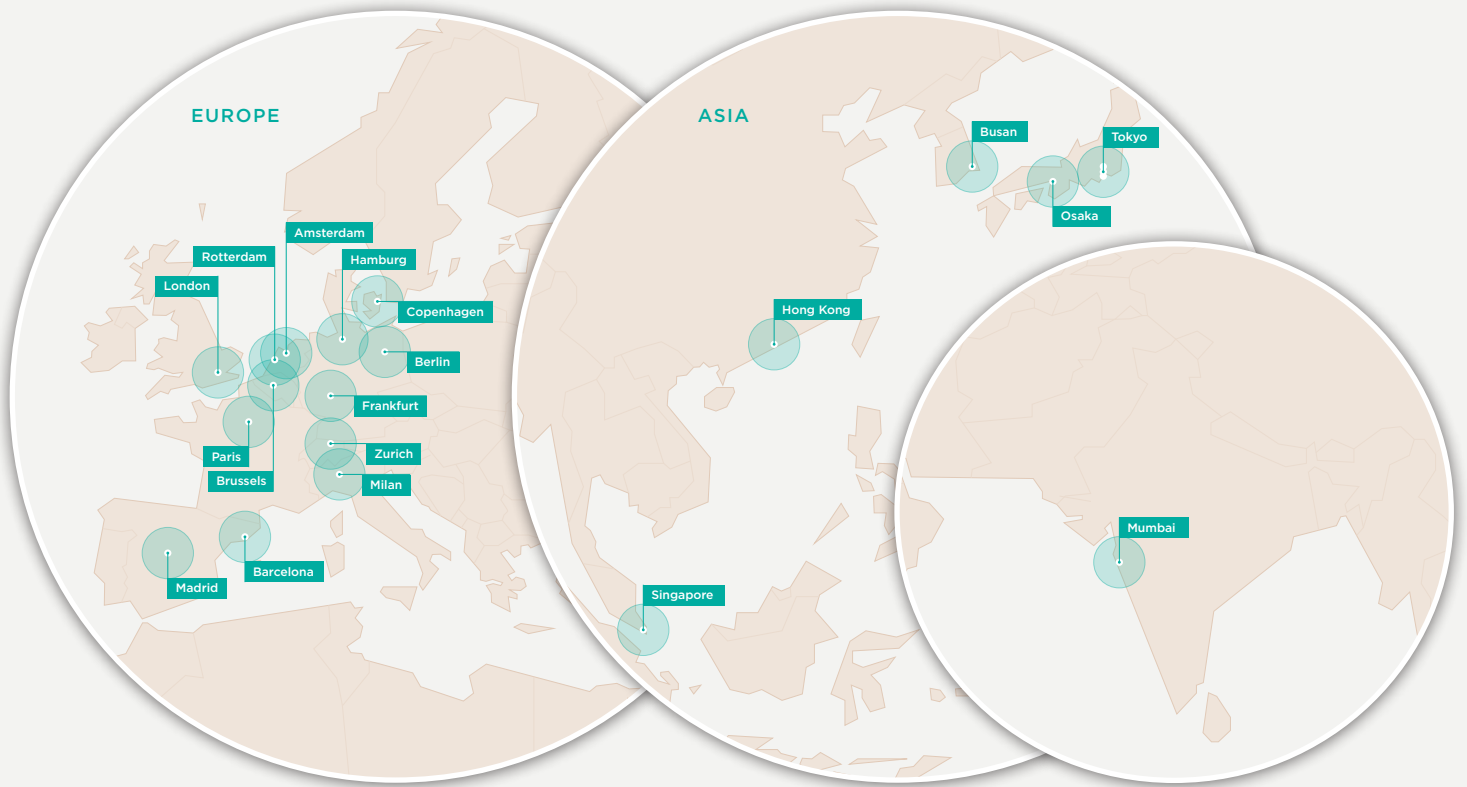

100% Carrier Neutral Data Centres

Belgium

Colt Brussels Data Centre

Denmark

Colt Copenhagen Data Centre

France

Colt Paris North Data Centre
Colt Paris South West Data Centre

Germany

Colt Berlin Data Centre
Colt Frankfurt City Data Centre
Colt Hamburg Data Centre

Hong Kong

Colt Hong Kong Data Centre

India

Colt Mumbai Data Centre

Italy

Colt Milan Data Centre

Japan

Colt Osaka Data Centre
Colt Tokyo Shiohama Data Centre
Colt Tokyo Inzai Data Centre
Colt Tokyo Inzai Data Centre Two
Colt Tokyo Otemachi Data Centre

Netherlands

Colt Amsterdam South East Data Centre
Colt Rotterdam Data Centre

Singapore

Colt Singapore Data Centre

South Korea

Colt Busan Data Centre

Spain

Colt Barcelona Data Centre
Colt Madrid Data Centre

Switzerland

Colt Zurich Data Centre

United Kingdom

Colt London City Data Centre
Colt London West Data Centre
Colt London North Data Centre

0800 358 3598
+44 20 3003 4584

dcsinfo@colt.net

www.coltdatacentres.net

Colt Data Centre Services

@ColtDataCentres

Colt Data Centre Services

In today's world, great businesses must be secure, resilient, scalable and above all - connected.

At Colt Data Centre Services this is our business. Colt Data Centre Services offers flexible and affordable colocation and IT infrastructure solutions. Our connectivity and colocation solutions allow our customers freedom to plan effectively for the growth of their business, knowing that their data centre strategy is future-proof.

We operate 24 state-of-the-art data centres across Europe and Asia Pacific, offering 24/7 security and local language support. We are connected to a further 530+ third party data centres across our network and are able to offer private links into the major public cloud providers.

As the only data centre provider in the world to secure the highest M&O certification by the Uptime Institute, our operational standards are recognised as industry-leading.

Colt Data Centre Services has over 20 years' experience in designing, building and operating energy-efficient, reliable data centres - hosting significant financial, media, corporate and cloud wholesale providers across the world.

© 2019 Copyright Colt Technology Services. The Colt name and logos are trade marks. All rights reserved. Ref: 2019-01-08-DS-LNORTH-EN

Accreditations

ISO 27001

ISO 14001