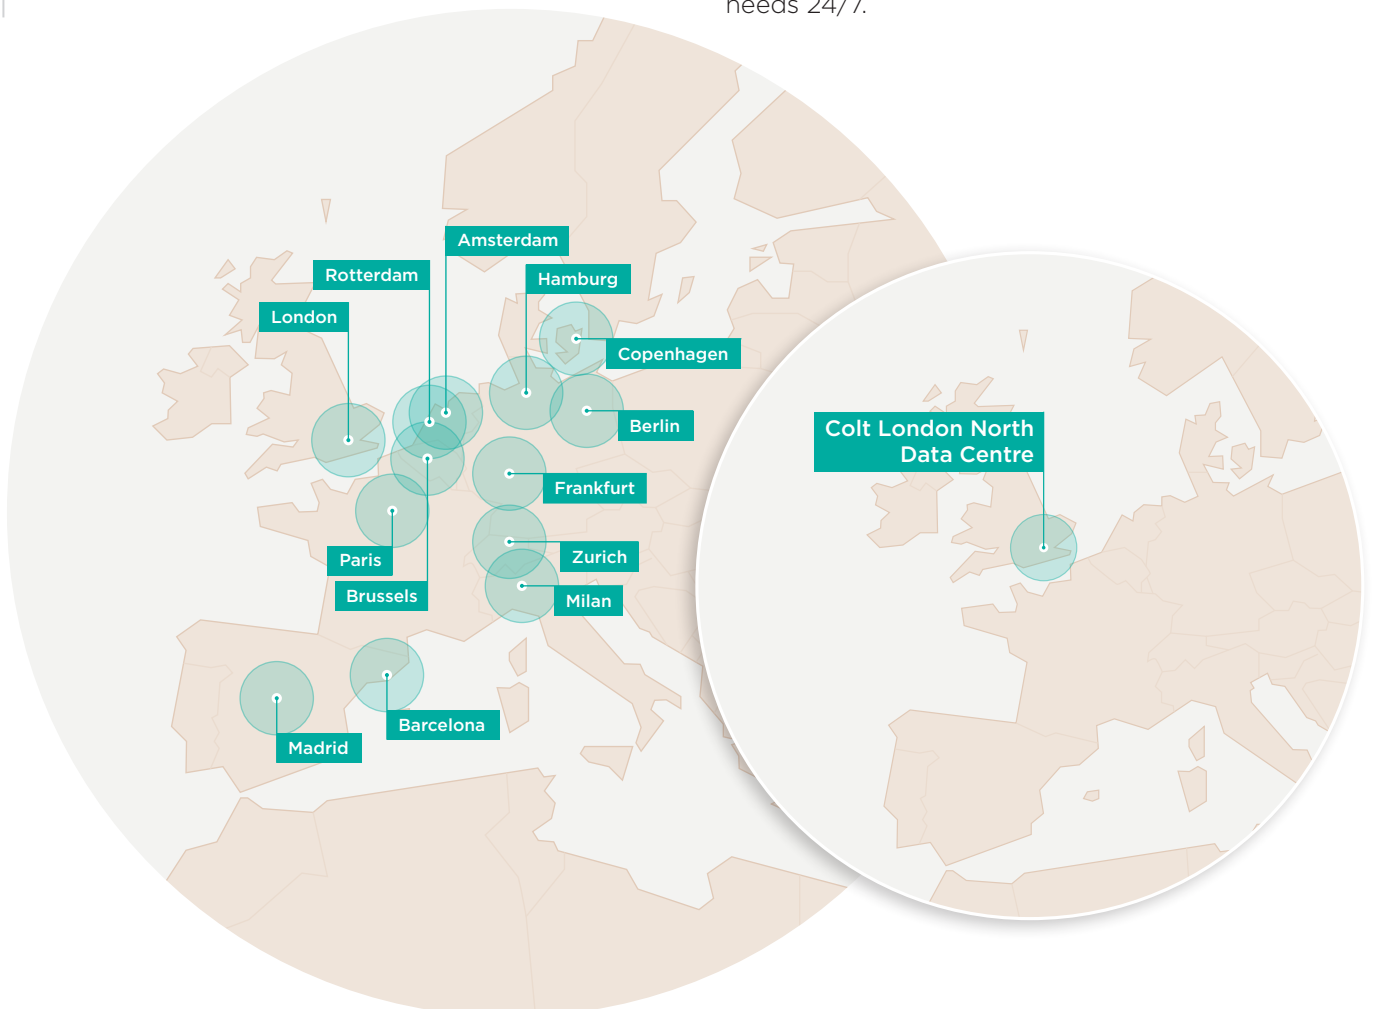

Colt London North Data Centre

Powered by 38MVA

Colt London North Data Centre has over 12,500sqm of secure and flexible space providing market leading services.

Highly efficient carrier neutral data centre facility in London

Colt London North Data Centre is a state of the art carrier neutral facility situated just 30 minutes train journey north of London's Kings Cross station. The data centre offers industry leading power efficiency within discreet space with dedicated mechanical and electrical infrastructure for each customer.

Space and power can be scaled to meet your business critical needs with flexible options for power density and resilience.

Service excellence

- The prestigious Uptime institute's management and operations (M&O) stamp of approval awarded
- High level of reliability and resilience
- Consistent and efficient service delivery
- ITIL based service management methodology
- ISO 9001, ISO 14001 and ISO 27001 certified

Our team is responsible for the entire mechanical and electrical infrastructure within our Colt London North Data Centre. This includes management of the data halls, capacity management, security, energy procurement and the programme of planned preventative and corrective maintenance work.

With a single point of contact, you can be sure of the highest level of service to support your data centre needs 24/7.