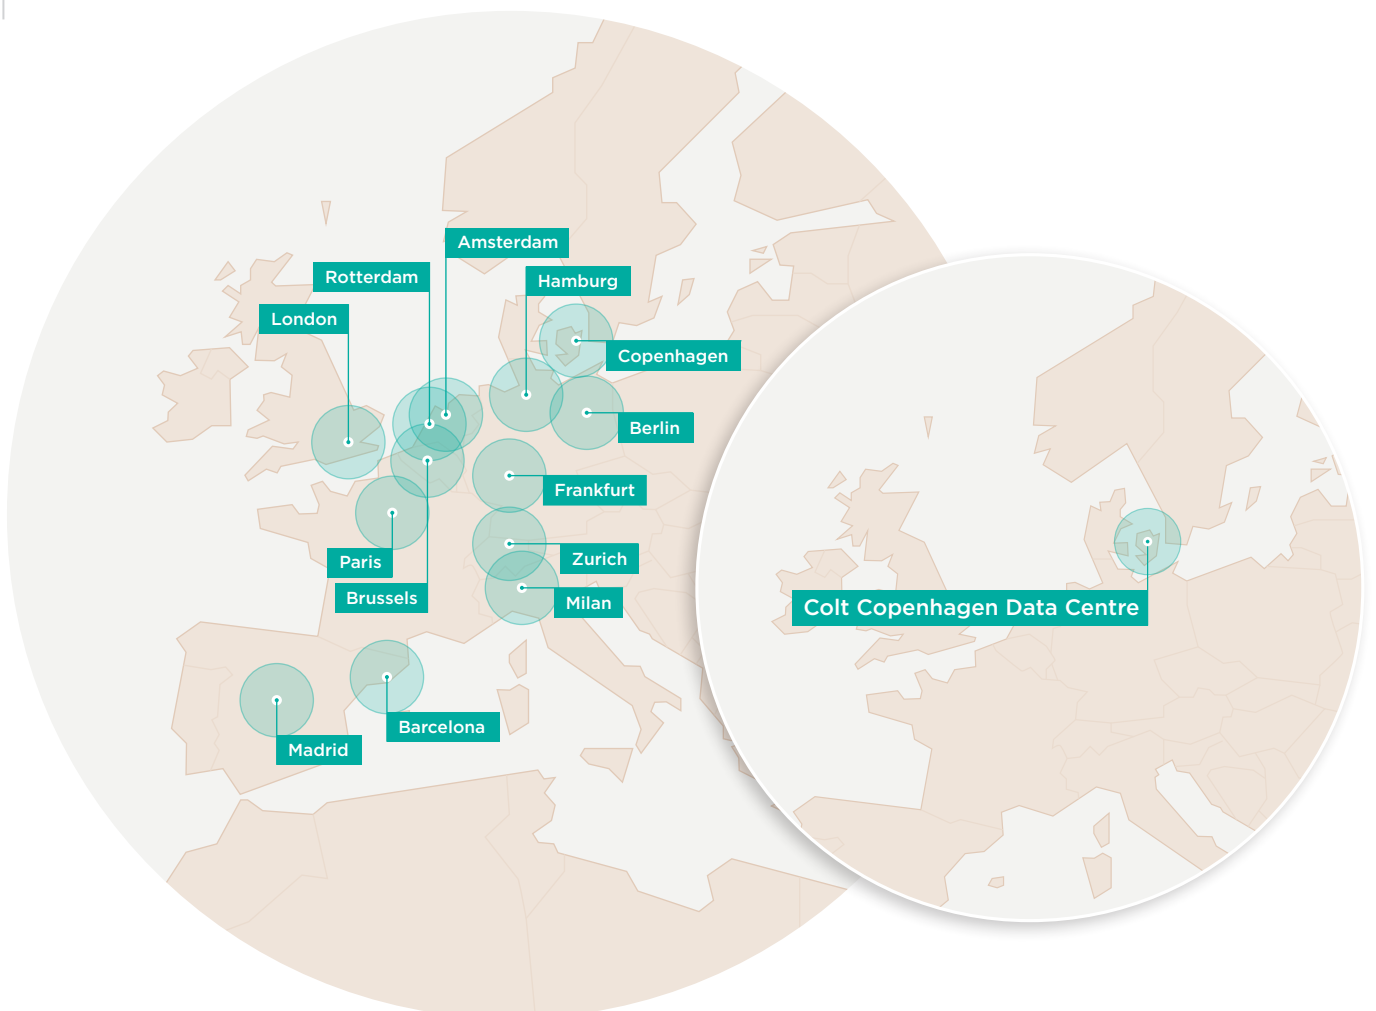

Colt Copenhagen Data Centre

Powered by 3.5MVA

Colt Copenhagen Data Centre is a carrier neutral data centre that offers 1,200sqm of secure resilient colocation capacity.

Highly efficient carrier neutral data centre facility in Copenhagen

Colt Copenhagen Data Centre is located just 10km away from Kastrup airport. It is also served by a railway line located just 1.3km from this site. This Colt Tier 3 facility offers resilience, 24/7 security and provides 1,200sqm of data centre space and alternative carrier routing.

With 3.5MVA of power available the data centre will ensure you have the scalability of energy supply exactly when required.

Service excellence

- High level of reliability and resilience
- Consistent and efficient service delivery
- ITIL based service management methodology
- ISO 27001 and ISO 14001 certified

Our team is responsible for the entire mechanical and electrical infrastructure at our Colt Copenhagen Data Centre. This includes management of the data halls, capacity management, security, energy procurement and the programme of planned preventative and corrective maintenance work.

With a single point of contact, you can be sure of the highest level of service to support your data centre needs 24/7.