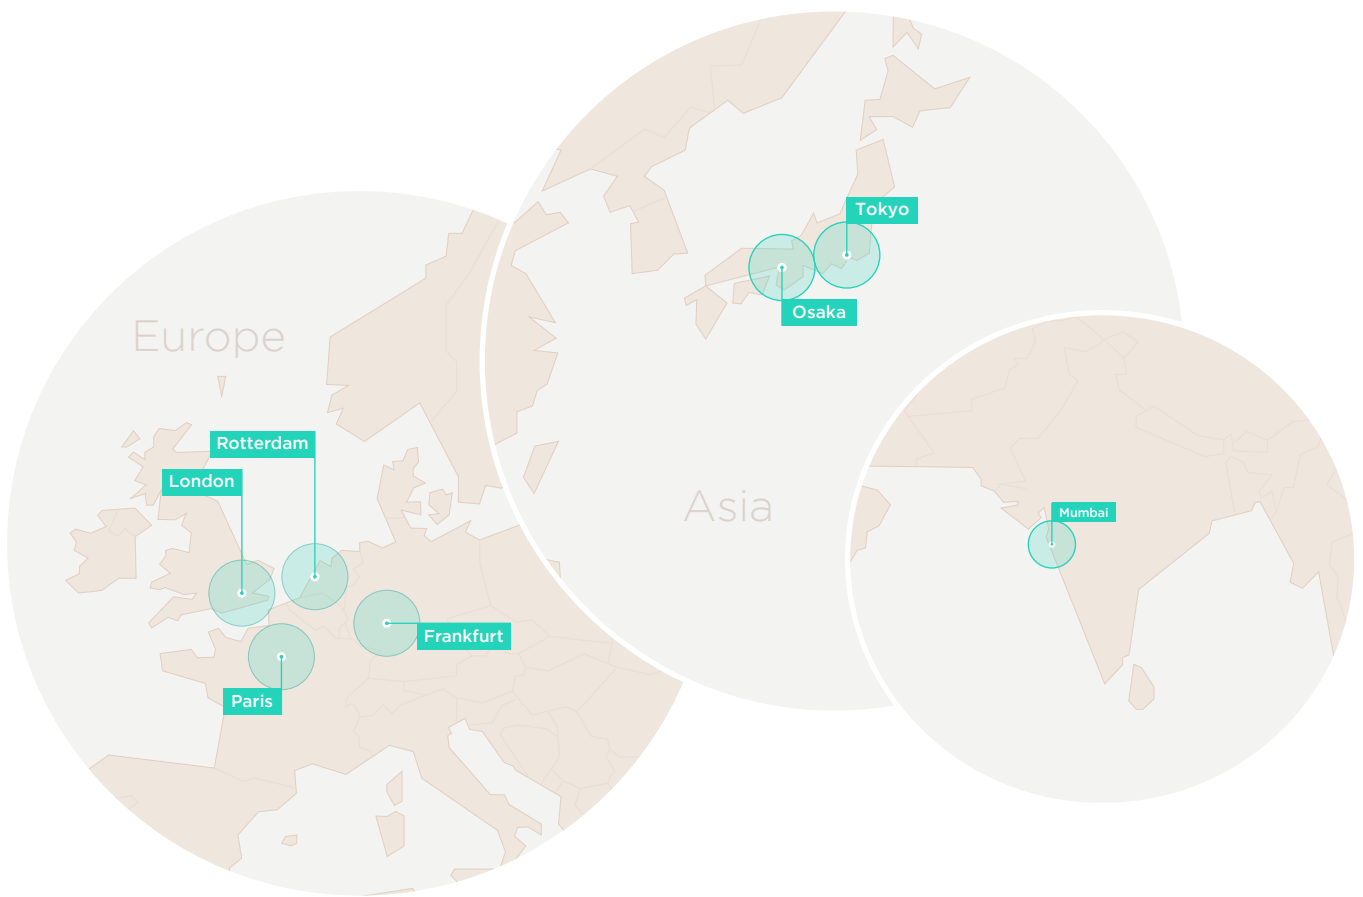

Our Carrier Neutral Data Centre Locations

France

Colt Paris South West Data Centre

Germany

Colt Frankfurt City Data Centre
Colt Frankfurt West Data Centre

India

Colt Mumbai Data Centre

Japan