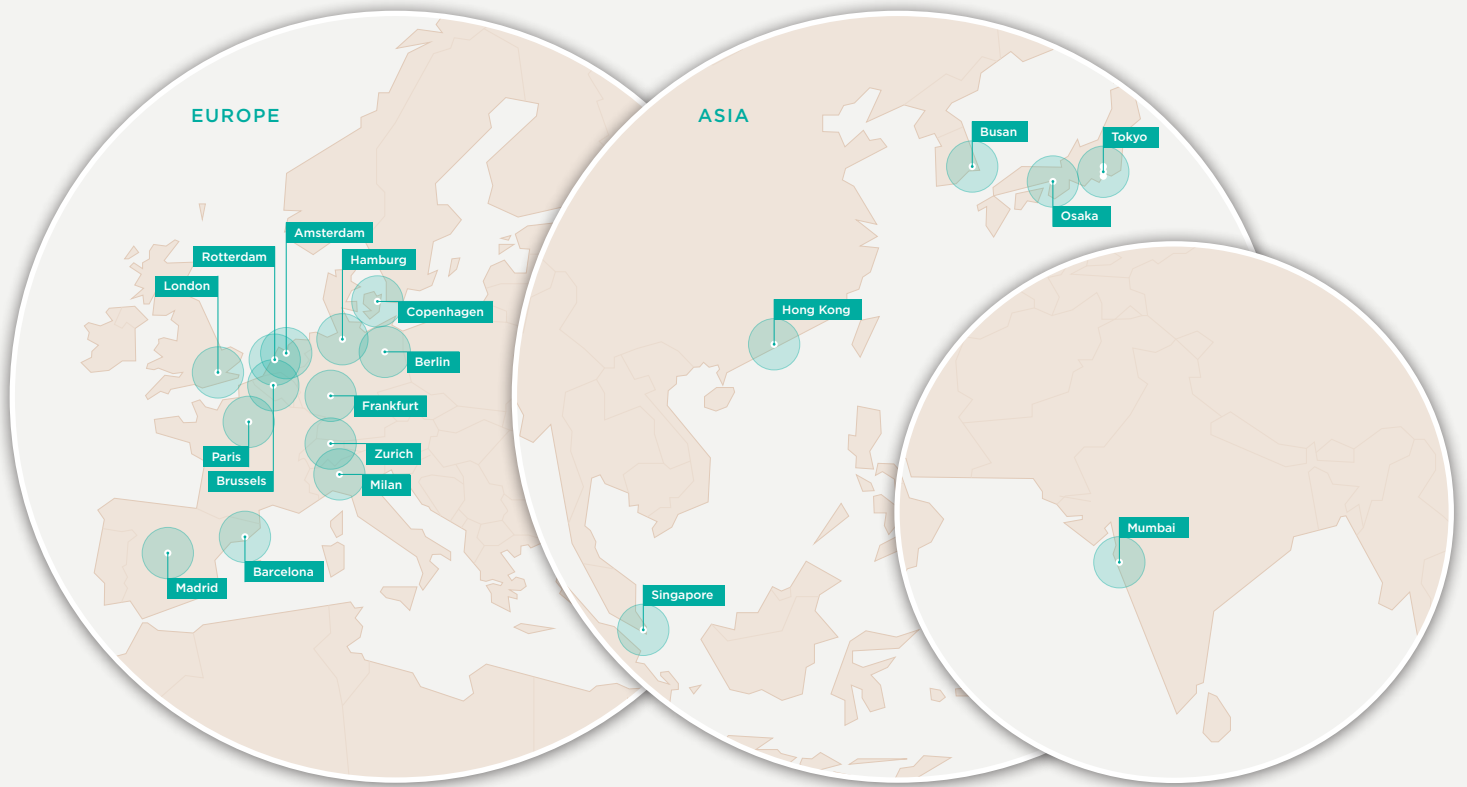

100% Carrier Neutral Data Centres

Belgium

Colt Brussels Data Centre

Denmark

Colt Copenhagen Data Centre

France

Colt Paris North Data Centre
Colt Paris South West Data Centre

Germany