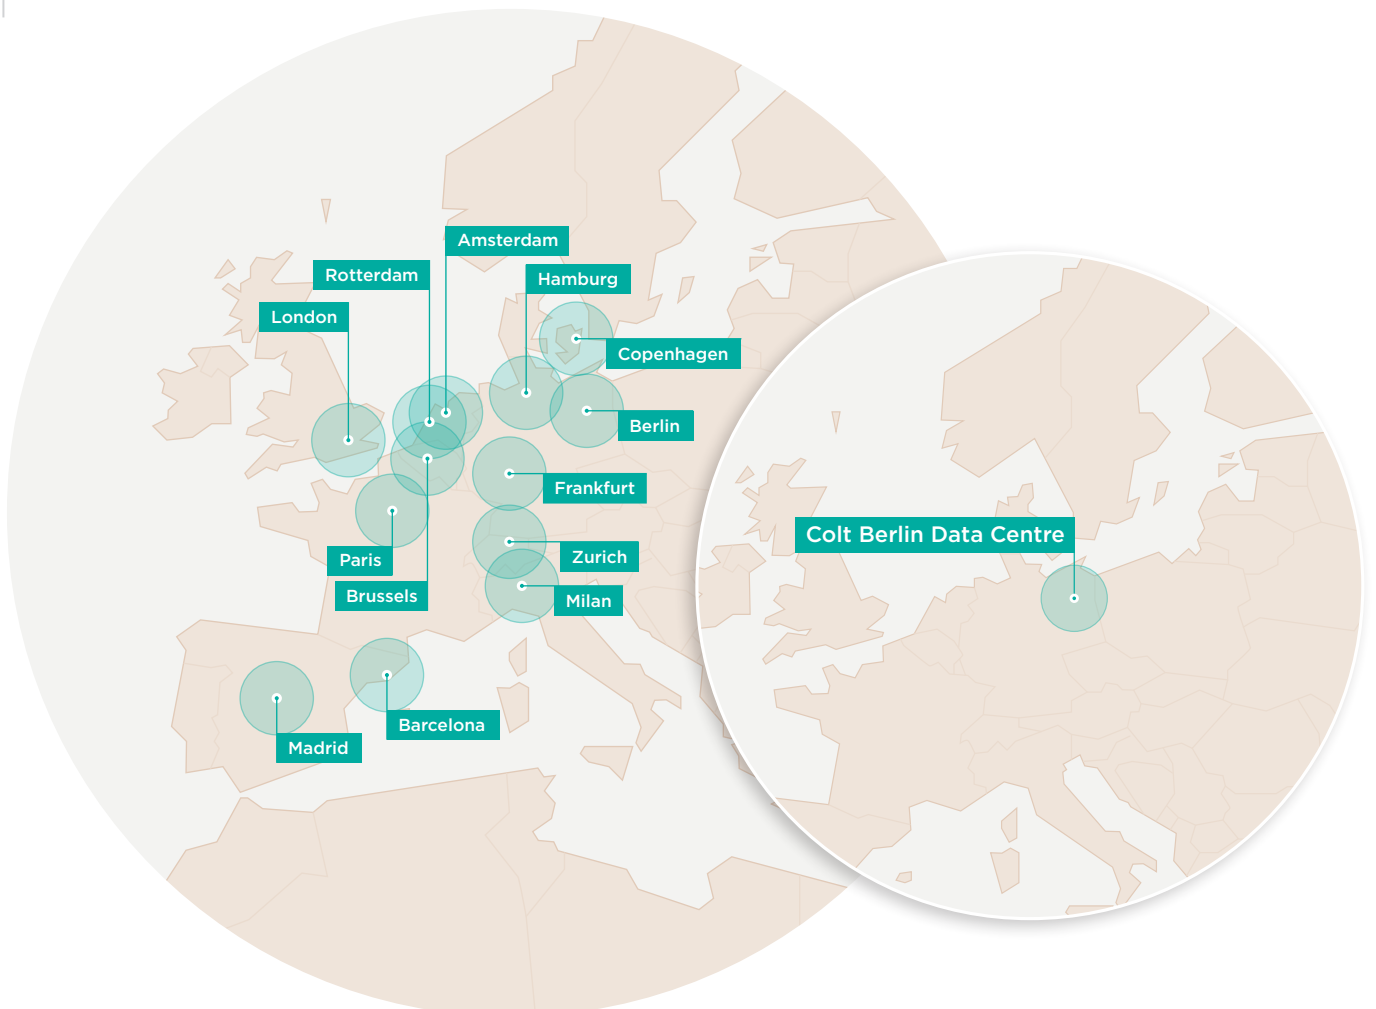

Colt Berlin Data Centre

Powered by 5.28MVA

Colt Berlin Data Centre offers over 3,600sqm of secure resilient space.

Highly efficient carrier neutral data centre facility in Berlin

Colt Berlin Data Centre is located just 5 km away from the nearest major airport, and 4 km from Berlin's mainline station. This Colt Tier 3 facility offers state-of-the-art technology, resilience and 24/7 security. It provides over 3,600sqm of data centre space and alternative carrier routing.

Service excellence

- High level of reliability and resilience
- Consistent and efficient service delivery
- ITIL based service management methodology
- ISO 27001/ISO 14001/ISO 9001 certified

Our team is responsible for the entire mechanical and electrical infrastructure at our Berlin data centre. This includes management of the data halls, capacity management, security, energy procurement and the programme of planned preventative and corrective maintenance work.

With a single point of contact, you can be sure of the highest level of service to support your data centre needs 24/7.