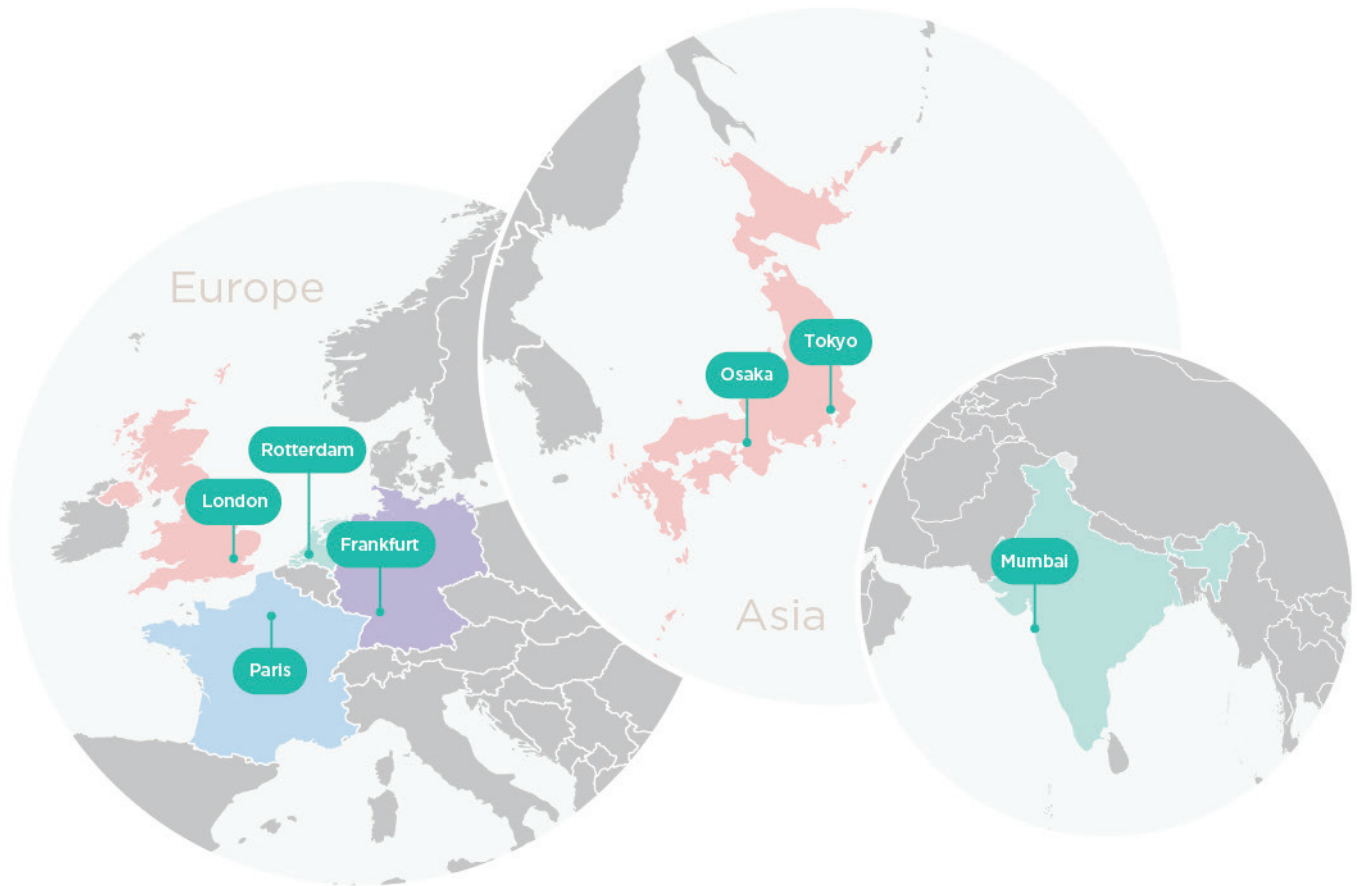

Our Carrier Neutral Data Centre Locations

France

Colt Paris South West Data Centre

Germany

Colt Frankfurt City Data Centre
Colt Frankfurt West Data Centre

India

Colt Mumbai Data Centre

Japan