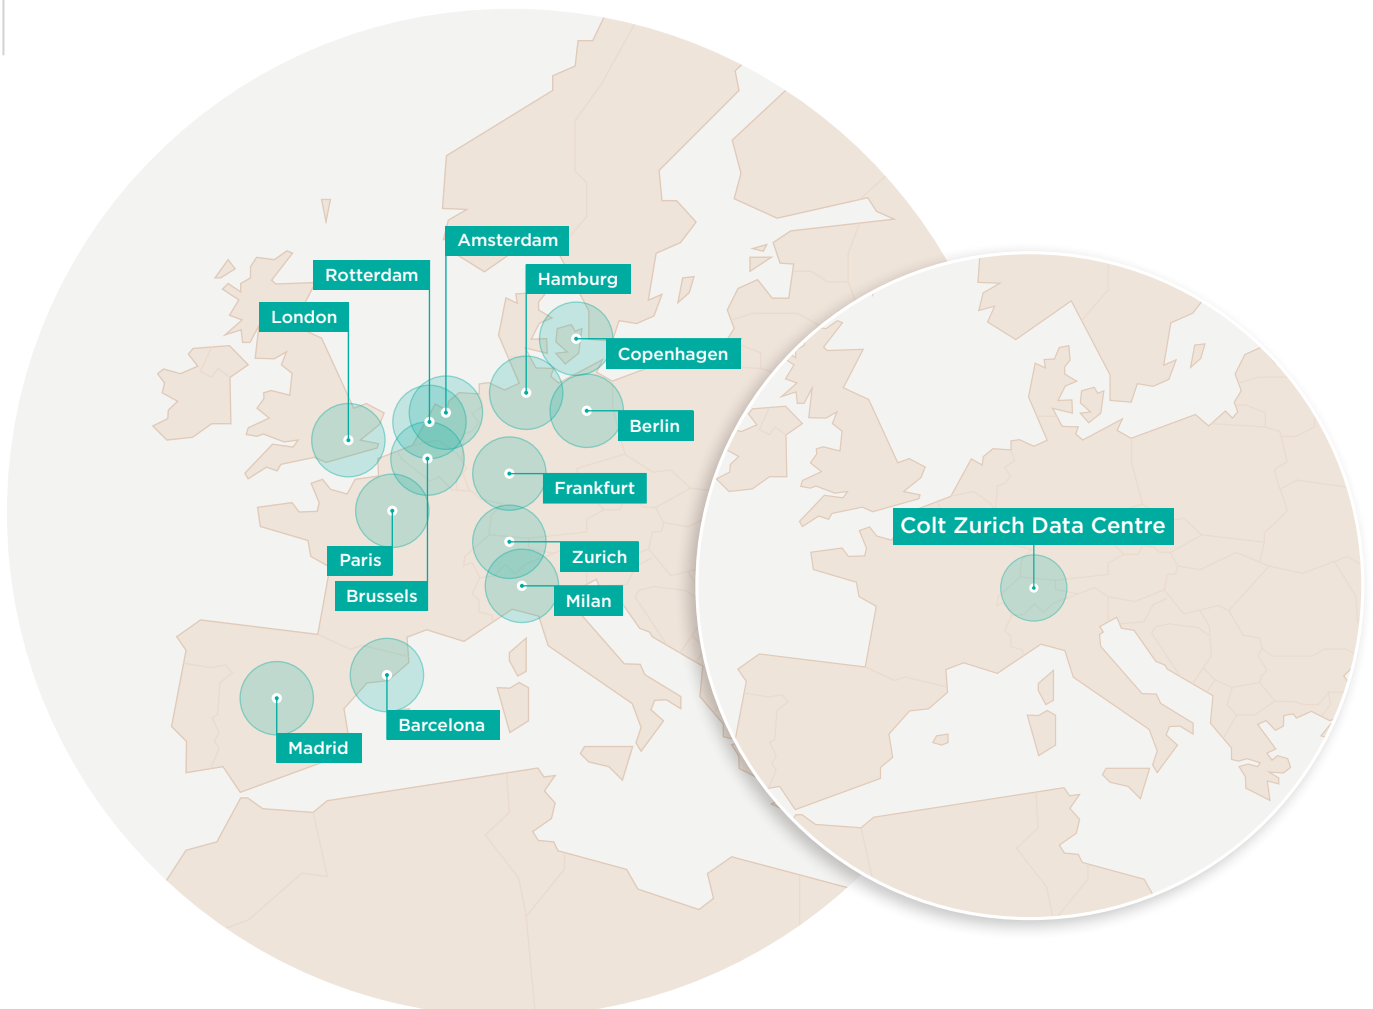

Colt Zurich Data Centre

Powered by 4MVA

Colt Zurich Data Centre offers over 2,500sqm of secure resilient space.

Highly efficient carrier neutral data centre facility in Zurich

Colt Zurich Data Centre is located just 13 km away from the nearest major airport, and connected via railway just 1.5 km from this site.

This Colt Tier 3 facility offers state-of-the-art technology, resilience and 24/7 security and provides over 2,500sqm of data centre space and alternative carrier routing.

With 4 MVA of power available the data centre will ensure you have the scalability of energy supply exactly when required.

Service excellence

- High level of reliability and resilience
- Consistent and efficient service delivery
- ITIL based service management methodology
- ISO 9001, ISO 14001 and ISO 27001 certified

Our team is responsible for the entire mechanical and electrical infrastructure at Colt Zurich Data Centre. This includes management of the data halls, capacity management, security, energy procurement and the programme of planned preventative and corrective maintenance work.

With a single point of contact, you can be sure of the highest level of service to support your data centre needs 24/7.