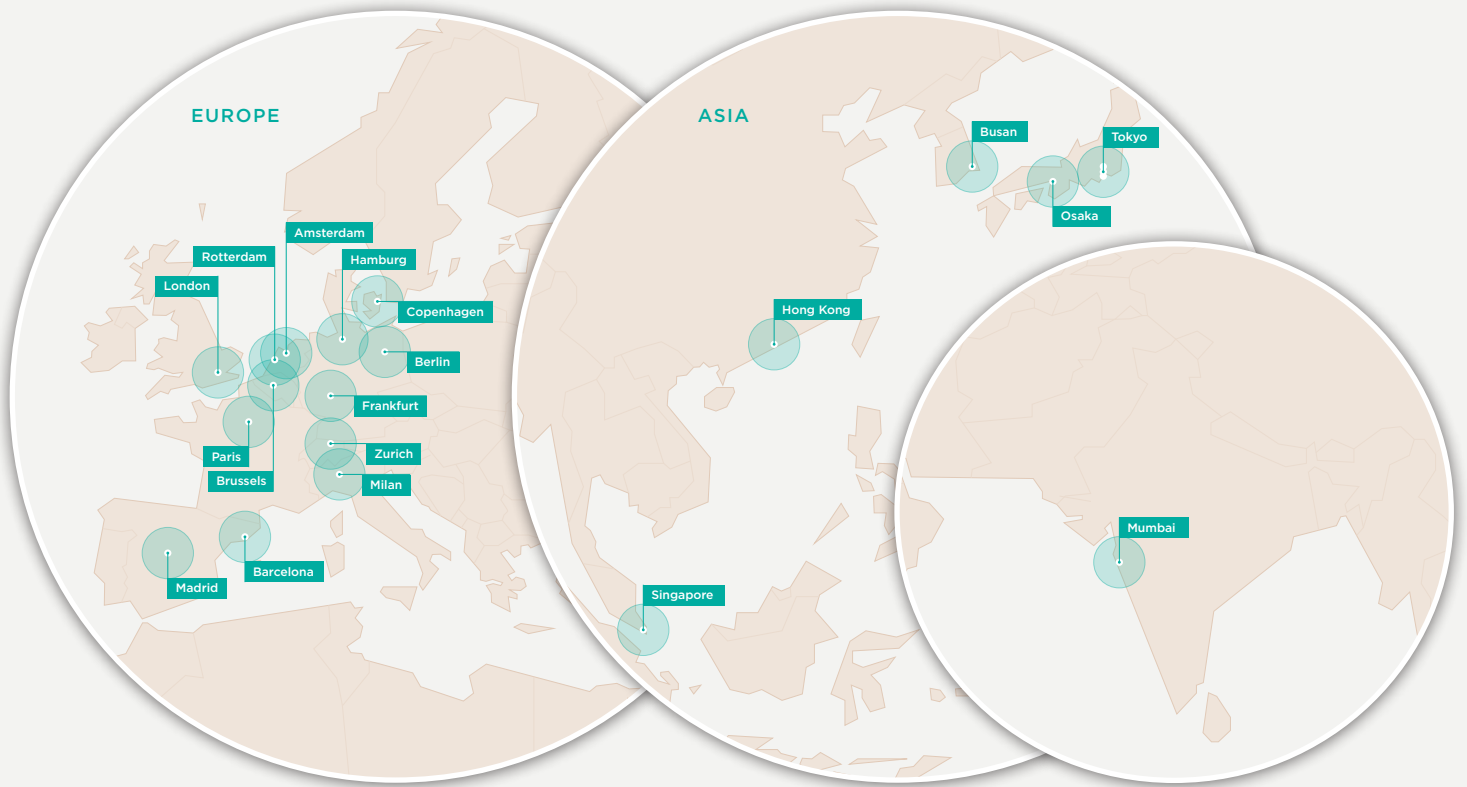

100% Carrier Neutral Data Centres

Belgium

Colt Brussels Data Centre

Denmark

Colt Copenhagen Data Centre

France

Colt Paris North Data Centre
Colt Paris South West Data Centre

Germany

Colt Berlin Data Centre
Colt Frankfurt City Data Centre
Colt Hamburg Data Centre

Hong Kong

Colt Hong Kong Data Centre

India

Colt Mumbai Data Centre

Italy

Colt Milan Data Centre

Japan

Colt Osaka Data Centre
Colt Tokyo Shiohama Data Centre
Colt Tokyo Inzai Data Centre
Colt Tokyo Inzai Data Centre Two
Colt Tokyo Otemachi Data Centre

Netherlands

Colt Amsterdam South East Data Centre
Colt Rotterdam Data Centre

Singapore

Colt Singapore Data Centre

South Korea

Colt Busan Data Centre

Spain

Colt Barcelona Data Centre
Colt Madrid Data Centre

Switzerland

Colt Zurich Data Centre

United Kingdom

Colt London City Data Centre
Colt London West Data Centre
Colt London North Data Centre

0800 560 215
+39 02 3041 5184

dcsinfo@colt.net

www.coltdatacentres.net

Colt Data Centre Services

@ColtDataCentres

Colt Data Centre Services

In today's world, great businesses must be secure, resilient, scalable and above all - connected.

At Colt Data Centre Services this is our business. Colt Data Centre Services offers flexible and affordable colocation and IT infrastructure solutions. Our connectivity and colocation solutions allow our customers freedom to plan effectively for the growth of their business, knowing that their data centre strategy is future-proof.

We operate 24 state-of-the-art data centres across Europe and Asia Pacific, offering 24/7 security and local language support. We are connected to a further 530+ third party data centres across our network and are able to offer private links into the major public cloud providers.

As the only data centre provider in the world to secure the highest M&O certification by the Uptime Institute, our operational standards are recognised as industry-leading.

Colt Data Centre Services has over 20 years' experience in designing, building and operating energy-efficient, reliable data centres - hosting significant financial, media, corporate and cloud wholesale providers across the world.

© 2018 Copyright Colt Technology Services. The Colt name and logos are trade marks. All rights reserved. Ref: 2018-08-22-DS-ZUR-EN

Accreditations

ISO 27001

ISO 14001

colt
Data Centre Services