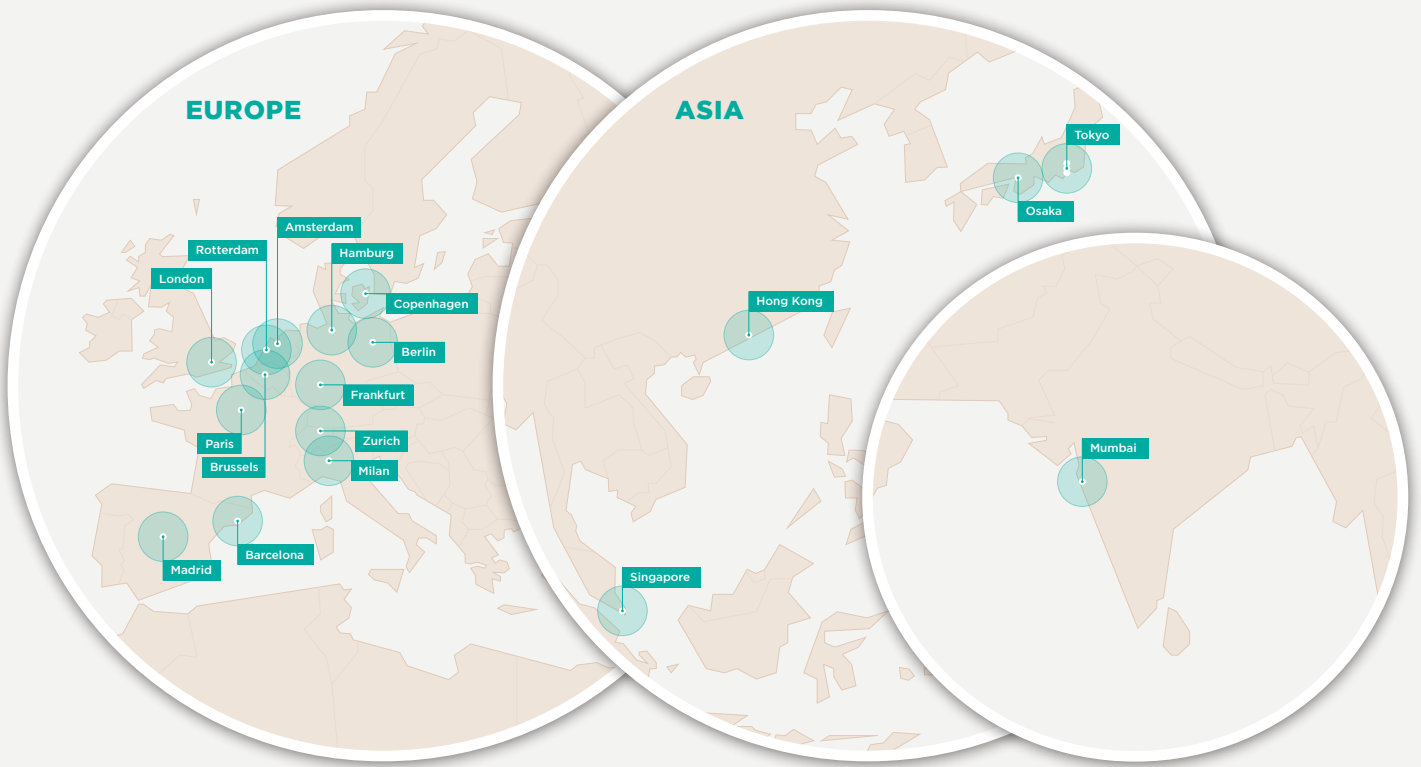

### Connectivity

- Carrier neutral
- Local, national and international network operators
- Multiple, diverse entry points into data centre
- Alternate carrier routing where feasible
- DE-CIX connectivity
- Connectivity to carrier hotels
- Diversely routed connections from Colt, CenturyLink (Level 3), EU Network, Versatel and Deutsche Telekom
- Serviced by four dark fibre providers

### Environmentals

- No flood risk designation by Environmental Agency
- Close to Frankfurt International Airport
- Accessible via connecting motorways and downtown

## Our **Carrier Neutral** Data Centre Locations