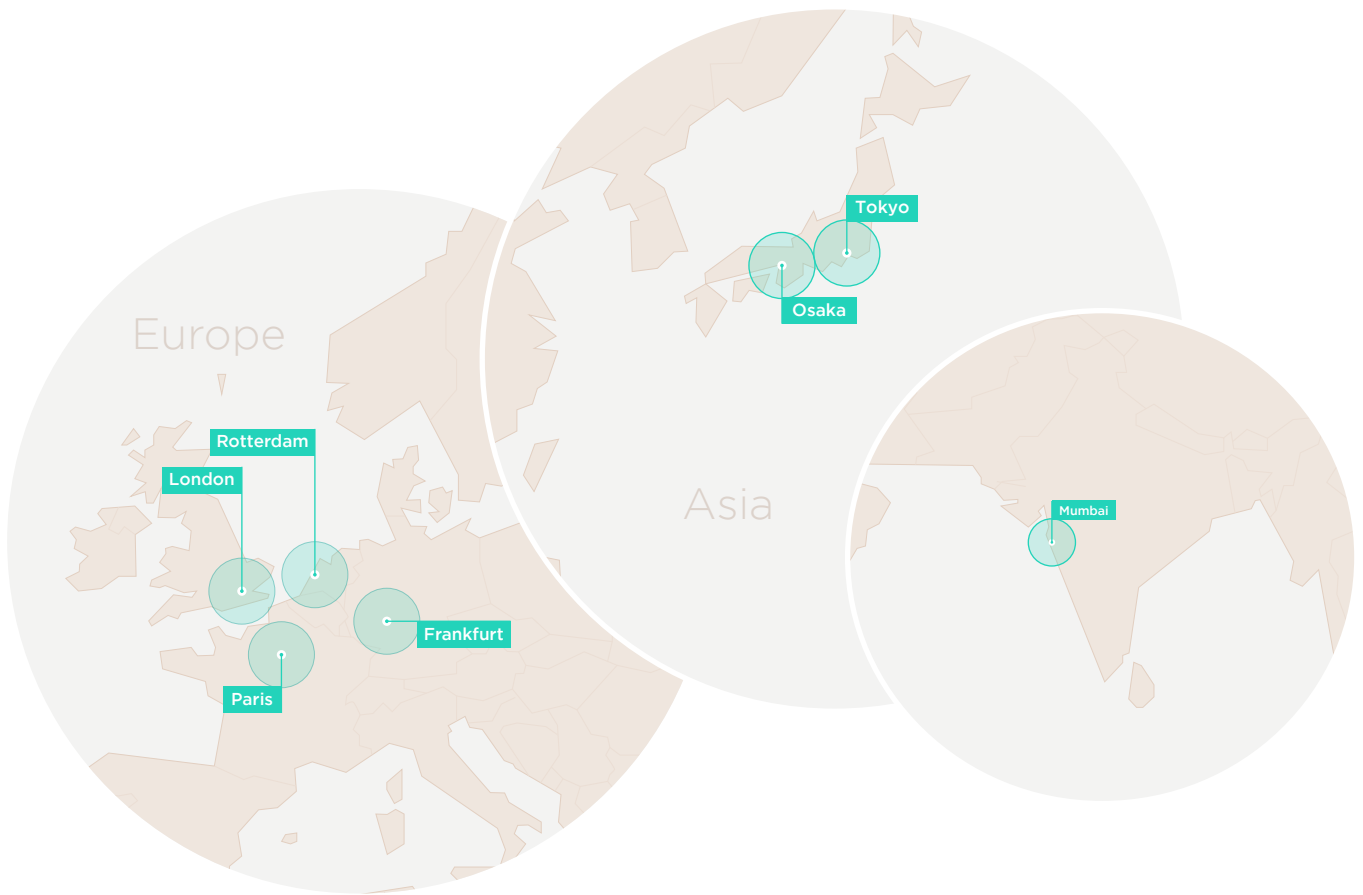

Our Carrier Neutral Data Centre Locations

France

Colt Paris South West Data Centre

Germany

Colt Frankfurt City Data Centre
Colt Frankfurt West Data Centre

India

Colt Mumbai Data Centre

Japan

Colt Osaka Data Centre
Colt Osaka Keihanna Data Centre
Colt Tokyo Shiohama Data Centre
Colt Tokyo Inzai Data Centre
Colt Tokyo Inzai Data Centre Two
Colt Tokyo Inzai Data Centre Three
Colt Tokyo Otemachi Data Centre

Netherlands

Colt Rotterdam Data Centre

United Kingdom

Colt London West Data Centre
Colt London North Data Centre

0800 358 3598

+44 20 3003 4584

dcsinfo@colt.net

www.coltdcs.com

@ColtDataCentres

Colt Data Centre Services

Colt Data Centre Services

Colt Data Centre Services

Colt Data Centre Services provide true service and operational excellence in the sustainable design, build, delivery and operational management of hyperscale data centres across Europe and the APAC. We provide data centre solutions to hyperscale and large enterprise customers across 14 state of the art carrier neutral data centres spanning 8 cities.

Our Hyperscale and colocation solutions allow our customers freedom to plan effectively for the growth of their business, knowing that their data centre strategy is ready for the demands of tomorrow. We have over 25 years of experience in the industry, delivering on our vision of being the most trusted and customer centric data center operator in the market.

We put environmental awareness at the heart of everything we do because we know it's the right thing to do for our planet. That's why we're taking the ownership to reduce our environmental impact globally and make sustainability a key strategic driver. As part of our sustainability journey, alongside our sister company we are committed to achieving global net zero emissions for our own operations by 2030.

© 2022 Copyright Colt Group Holdings Limited. The Colt name and logos are trade marks. All rights reserved.

Ref: 2022-07-06-DS-LWEST-EN

Accreditations:

ISO 27001
ISO 14001

colt
Data Centre Services