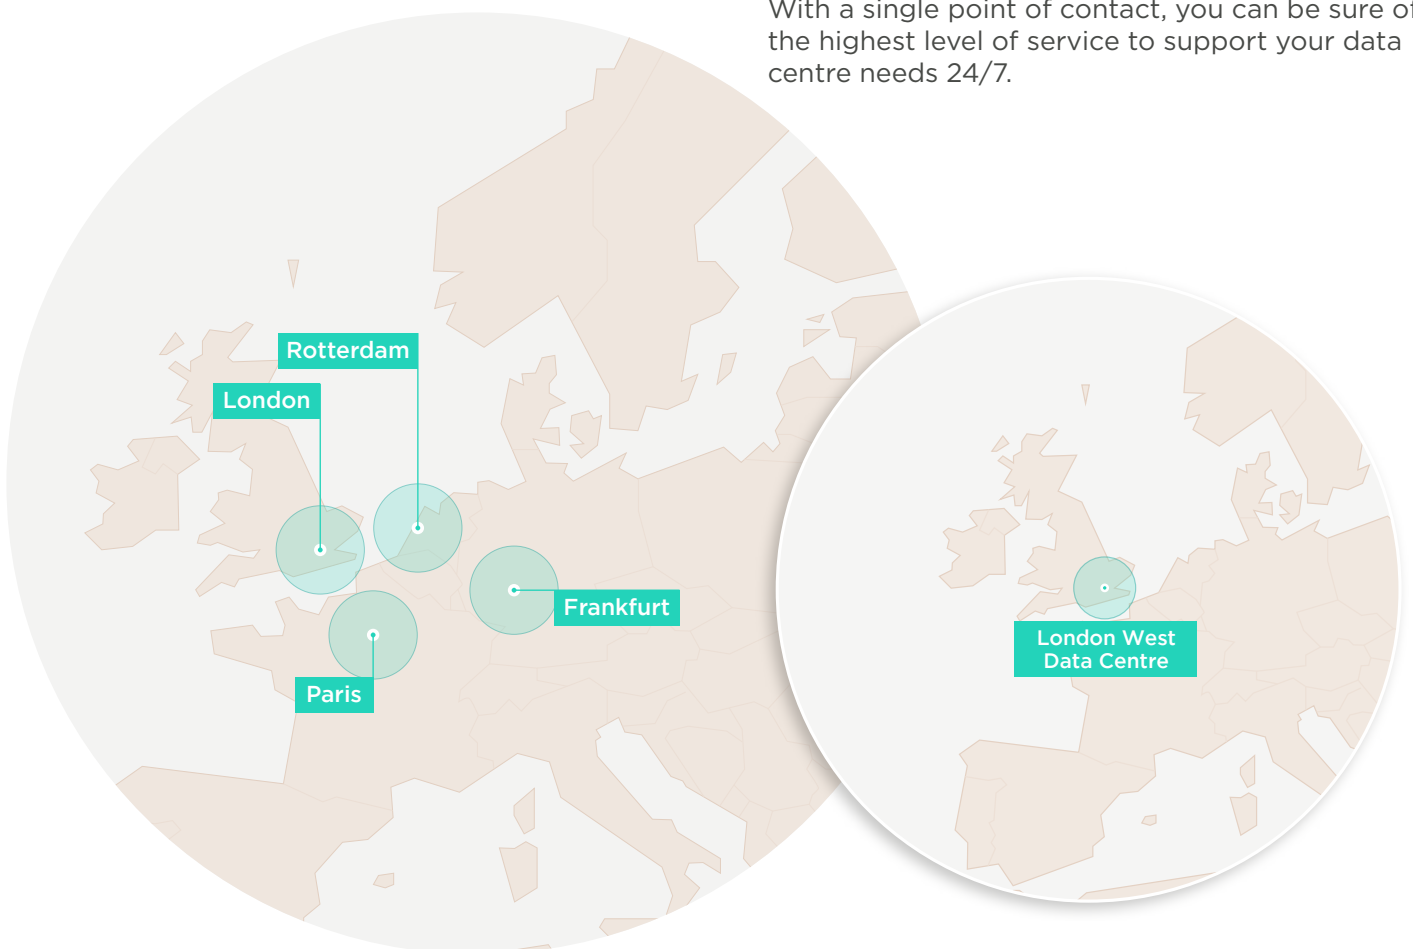

Colt London West Data Centre offers a gross site area of 13,000m² of secure and flexible space.

Highly efficient carrier neutral data centre facility in London

Colt London West Data Centre is located just 13 miles away from one of London's major airports and is within walking distance of one Transport for London's mainline stations. Being outside of the heart of the city but within zone 2 means that the data centre is easily accessible.

This Colt Tier 3 facility offers state-of-the-art technology, resilience and 24/7 security, engineers and alternative carrier routing.

With over 8MW of IT power available the data centre will ensure you have the scalability of energy supply exactly when required.

Service excellence

- Previously awarded the prestigious Uptime institute's management and operations (M&O) stamp of approval awarded
- High level of reliability and resilience
- Consistent and efficient service delivery
- ITIL based service management methodology
- ISO 14001 and ISO 27001 certified

Our team is responsible for the entire mechanical and electrical infrastructure within our London west data centre. This includes management of the data halls, capacity management, security, energy procurement and the programme of planned preventative and corrective maintenance work.

With a single point of contact, you can be sure of the highest level of service to support your data centre needs 24/7.