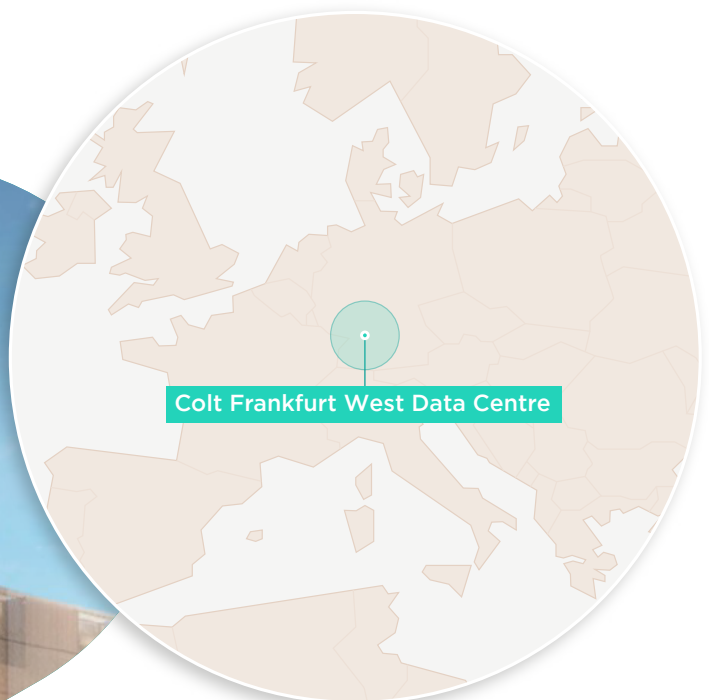

Colt Frankfurt West Data Centre

Powered by 25MW

Colt Frankfurt West Data Centre has 10,000m² of secure resilient space.

Highly efficient carrier neutral data centre facility in Frankfurt

Colt Frankfurt West Data Centre is ideally located in a commercial and industrial zone within Frankfurt as well as being accessible from Frankfurt International Airport and offers proven technology, resilience and 24/7 security.

This facility is located within seismic zone '0' (no damage) and has excellent fibre connections with a high concentration of fibre routes, ensuring you have the scalability of connection flexibility.

Service excellence

- High level of reliability and resilience
- Consistent and efficient service delivery
- ITIL based service management methodology
- ISO 27001 and ISO 14001 certified

Our team is responsible for the entire mechanical and electrical infrastructure at Colt Frankfurt West Data Centre. This includes management of the data halls, capacity management, security, energy procurement and the programme of planned preventative and corrective maintenance work.

With a single point of contact, you can be sure of the highest level of service to support your data centre needs.