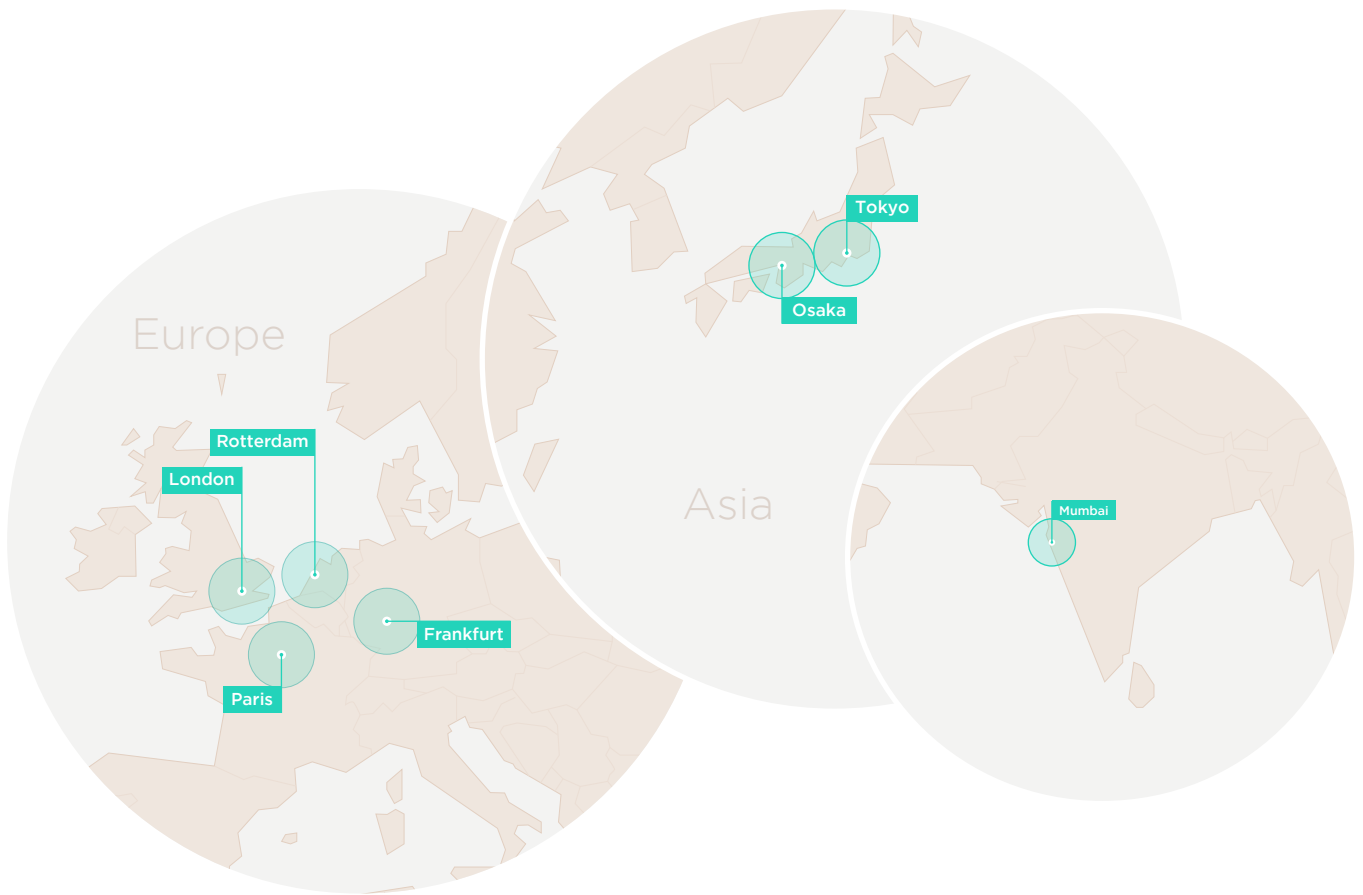

## Connectivity

- Carrier neutral
- Local, national and international network operators
- Multiple, diverse entry points into data centre
- Alternate carrier routing where feasible
- DE-CIX connectivity
- Connectivity to carrier hotels
- Diversely routed connections from Colt, CenturyLink (Level 3), EU Network, Versatel and Deutsche Telekom
- Serviced by four dark fibre providers

## Environmentals

- No flood risk designation by Environmental Agency
- Close to Frankfurt International Airport
- Accessible via connecting motorways and downtown

## Our Carrier Neutral Data Centre Locations